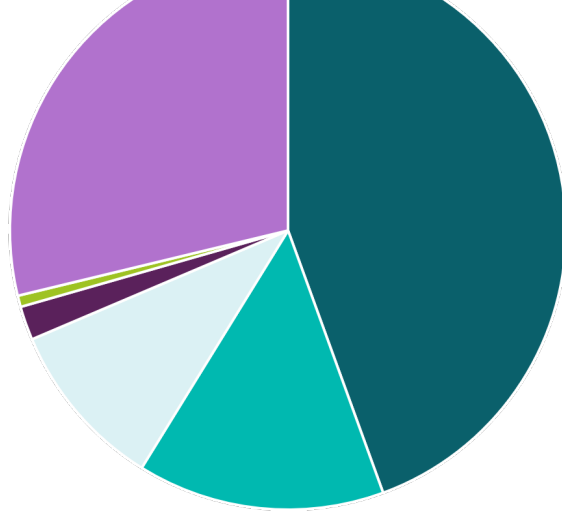

Summary of collected litter sources

Source	Items found	Items per 100m	% of total
Public	68	68.00	44.44%
Fishing	22	22.00	14.38%
Shipping	15	15.00	9.80%
Sewage related debris	3	3.00	1.96%
Fly-tipped	1	1.00	0.65%
Non-sourced	44	44.00	28.76%

Full details

Weather & Influencing factors

Wind strength:

Light

Sea state:

Moderate

Exceptionally high tide:

No

Influencing factors:

Yes, beach is cleaned regularly by Local Authority and beach visitors

Hazards indentified:

No

About what you found

Did you find any items from another country or traceable items?

Detonation cord from Boston Massachusetts, USA. First arrived 2021/22.

Unusual items

nerf gun pellet
12" long very thin hollow stainless steel metal pin. Very sharp one end, like a needle.

Survey data detail