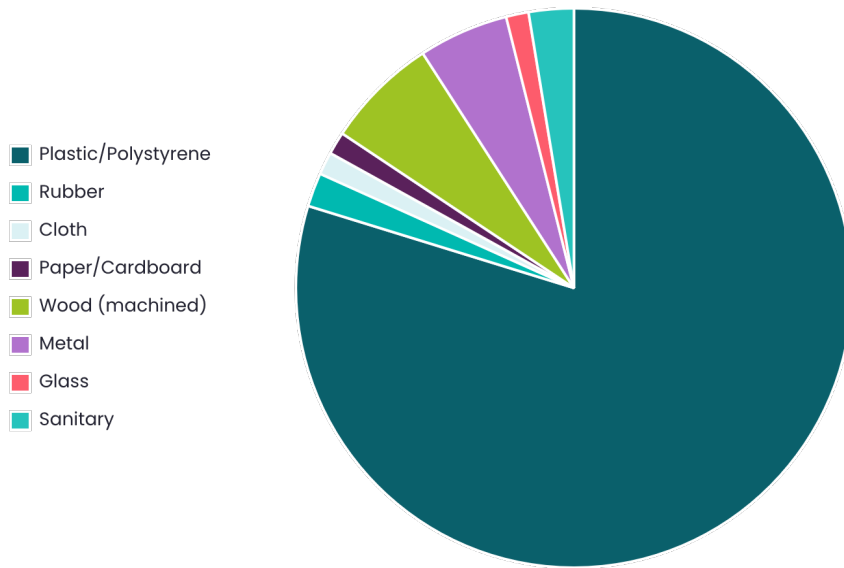

Total volunteers
9

Length of beach surveyed
100m

Width of beach surveyed
27m

Bags collected
1.00

Weight collected
0.57kg

Total items
153

Average items/100m
153.00

Materials collected

Summary of collected litter material

Material	Items found	Items per 100m	% of total
Plastic/Polystyrene	122	122.00	79.74%
Rubber	3	3.00	1.96%
Cloth	2	2.00	1.31%
Paper/Cardboard	2	2.00	1.31%
Wood (machined)	10	10.00	6.54%
Metal	8	8.00	5.23%
Glass	2	2.00	1.31%
Sanitary	4	4.00	2.61%

Sources

Summary of collected litter sources

Source	Items found	Items per 100m	% of total
Public	68	68.00	44.44%
Fishing	22	22.00	14.38%
Shipping	15	15.00	9.80%
Sewage related debris	3	3.00	1.96%
Fly-tipped	1	1.00	0.65%
Non-sourced	44	44.00	28.76%