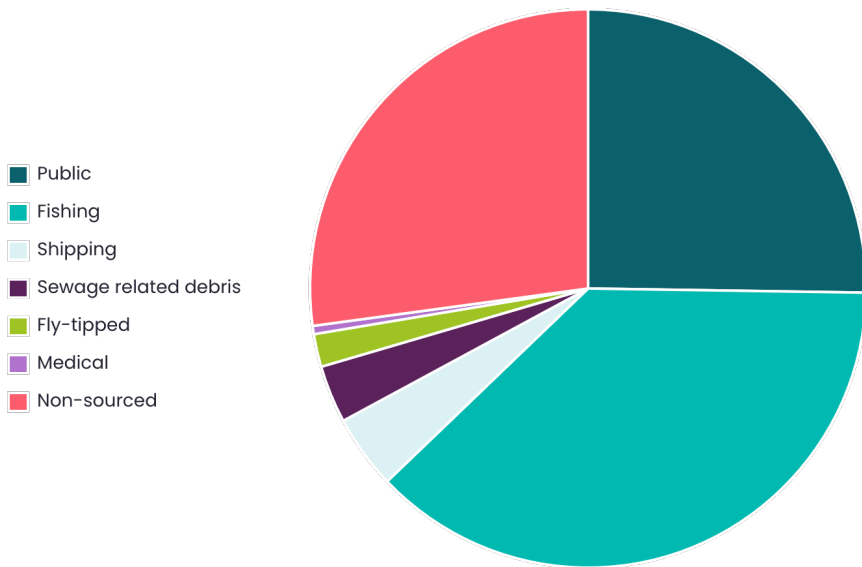

Rock-a-Nore GBBC Survey

19th September 2025 - 4p.m.
Strandliners Events

Summary

Location
Rock-a-Nore

Survey volunteers
29

Total volunteers
29

Length of beach surveyed
100m

Width of beach surveyed
30m

Bags collected
2.00

Weight collected
3.22kg

Total items
210

Average items/100m
210.00

Materials collected

Summary of collected litter material

Material	Items found	Items per 100m	% of total
Plastic/Polystyrene	134	134.00	63.81%
Cloth	8	8.00	3.81%
Paper/Cardboard	4	4.00	1.90%
Wood (machined)	16	16.00	7.62%
Metal	24	24.00	11.43%
Glass	2	2.00	0.95%
Pottery/Ceramics	2	2.00	0.95%
Sanitary	13	13.00	6.19%
Medical	1	1.00	0.48%
Rubber	6	6.00	2.86%

Sources

Summary of collected litter sources

Source	Items found	Items per 100m	% of total
Public	53	53.00	25.24%
Fishing	79	79.00	37.62%
Shipping	9	9.00	4.29%
Sewage related debris	7	7.00	3.33%
Fly-tipped	4	4.00	1.90%
Medical	1	1.00	0.48%
Non-sourced	57	57.00	27.14%