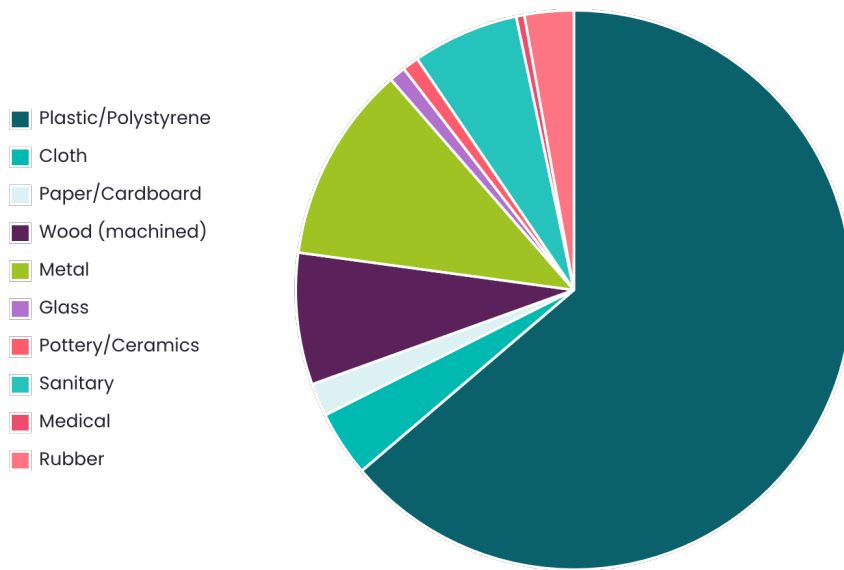

Rock-a-Nore GBBC Survey

19th September 2025 - 4p.m.
Strandliners Events

Summary

Location
Rock-a-Nore

Survey volunteers
29

Total volunteers
29

Length of beach surveyed
100m

Width of beach surveyed
30m

Bags collected
2.00

Weight collected
3.22kg

Total items
210

Average items/100m
210.00

Materials collected

Summary of collected litter material

Material	Items found	Items per 100m	% of total
Plastic/Polystyrene	134	134.00	63.81%
Cloth	8	8.00	3.81%
Paper/Cardboard	4	4.00	1.90%
Wood (machined)	16	16.00	7.62%
Metal	24	24.00	11.43%
Glass	2	2.00	0.95%
Pottery/Ceramics	2	2.00	0.95%
Sanitary	13	13.00	6.19%
Medical	1	1.00	0.48%
Rubber	6	6.00	2.86%

Sources

Summary of collected litter sources

Source	Items found	Items per 100m	% of total
Public	53	53.00	25.24%
Fishing	79	79.00	37.62%
Shipping	9	9.00	4.29%
Sewage related debris	7	7.00	3.33%
Fly-tipped	4	4.00	1.90%
Medical	1	1.00	0.48%
Non-sourced	57	57.00	27.14%