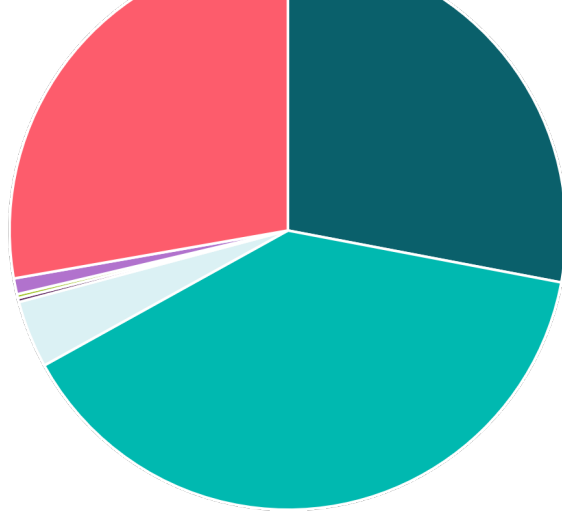

Materials collected

Summary of collected litter material

Material	Items found	Items per 100m	% of total
Plastic/Polystyrene	399	399.00	91.51%
Rubber	4	4.00	0.92%
Cloth	12	12.00	2.75%
Metal	9	9.00	2.06%
Sanitary	2	2.00	0.46%
Medical	4	4.00	0.92%
Paper/Cardboard	1	1.00	0.23%
Wood (machined)	5	5.00	1.15%

Sources

Summary of collected litter sources

Source	Items found	Items per 100m	% of total
Public	122	122.00	27.98%
Fishing	170	170.00	38.99%
Shipping	17	17.00	3.90%
Sewage related debris	1	1.00	0.23%
Fly-tipped	1	1.00	0.23%
Medical	4	4.00	0.92%
Non-sourced	121	121.00	27.75%