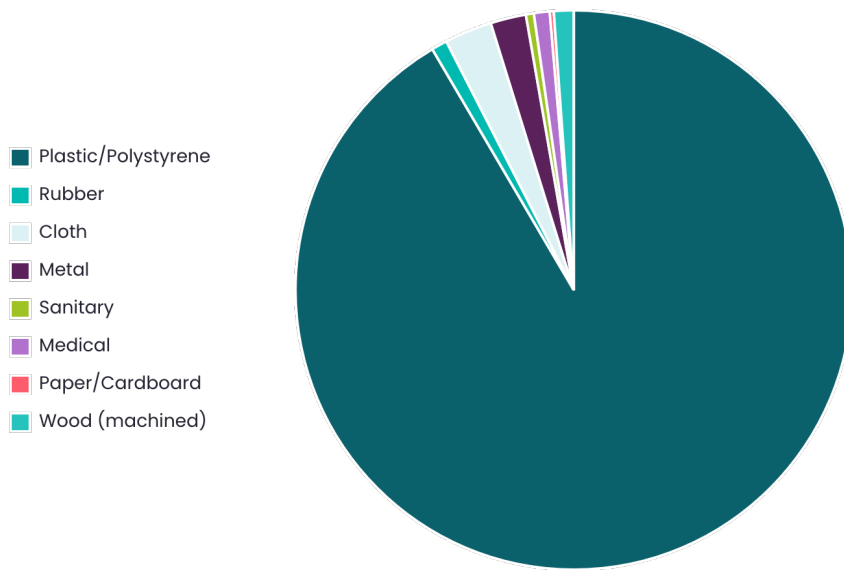

Dungeness, Lydd Ranges Survey

14th December 2024 - 10a.m.

Strandliners Events

Summary

Location Dungeness - Lydd Ranges 7	Survey volunteers 7	Total volunteers 7	Length of beach surveyed 100m
Width of beach surveyed 50m	Bags collected 8.00	Weight collected 26.42kg	Total items 436
Average items/100m 436.00			

Materials collected

Summary of collected litter material

Material	Items found	Items per 100m	% of total
Plastic/Polystyrene	399	399.00	91.51%
Rubber	4	4.00	0.92%
Cloth	12	12.00	2.75%
Metal	9	9.00	2.06%
Sanitary	2	2.00	0.46%
Medical	4	4.00	0.92%
Paper/Cardboard	1	1.00	0.23%
Wood (machined)	5	5.00	1.15%

Sources

Summary of collected litter sources

Source	Items found	Items per 100m	% of total
Public	122	122.00	27.98%
Fishing	170	170.00	38.99%
Shipping	17	17.00	3.90%
Sewage related debris	1	1.00	0.23%
Fly-tipped	1	1.00	0.23%
Medical	4	4.00	0.92%
Non-sourced	121	121.00	27.75%