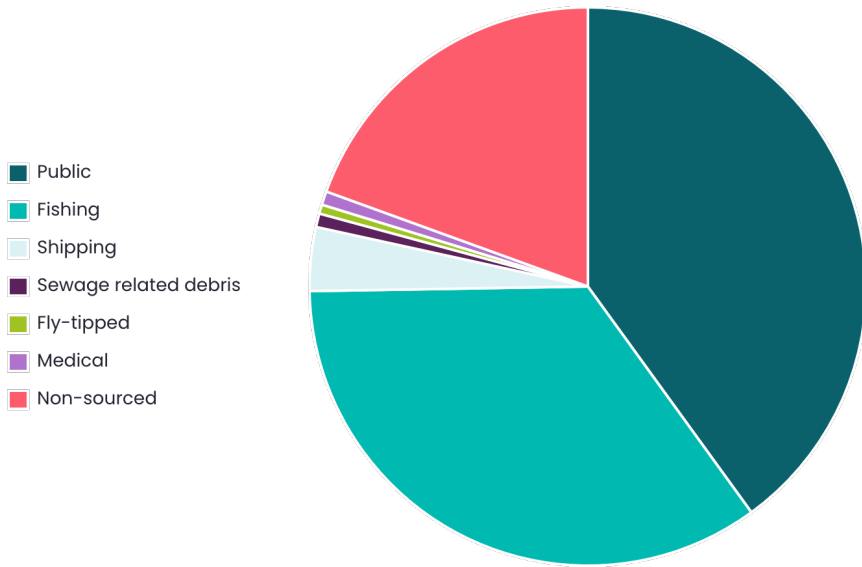

Bexhill, Beaulieu Beach Survey

23rd January 2022 - 10a.m.
Strandliners Events

Summary

Location
Beaulieu Beach

Survey volunteers
16

Total volunteers
16

Length of beach surveyed
100m

Width of beach surveyed
29m

Bags collected
2.00

Weight collected
13.46kg

Total items
380

Average items/100m
380.00

Materials collected

Summary of collected litter material

Material	Items found	Items per 100m	% of total
Plastic/Polystyrene	349	349.00	91.84%
Cloth	5	5.00	1.32%
Paper/Cardboard	2	2.00	0.53%
Wood (machined)	4	4.00	1.05%
Metal	10	10.00	2.63%
Pottery/Ceramics	1	1.00	0.26%
Sanitary	3	3.00	0.79%
Medical	4	4.00	1.05%
Rubber	1	1.00	0.26%
Glass	1	1.00	0.26%

Sources

Summary of collected litter sources

Source	Items found	Items per 100m	% of total
Public	152	152.00	40.00%
Fishing	132	132.00	34.74%
Shipping	14	14.00	3.68%
Sewage related debris	3	3.00	0.79%
Fly-tipped	2	2.00	0.53%
Medical	3	3.00	0.79%
Non-sourced	74	74.00	19.47%