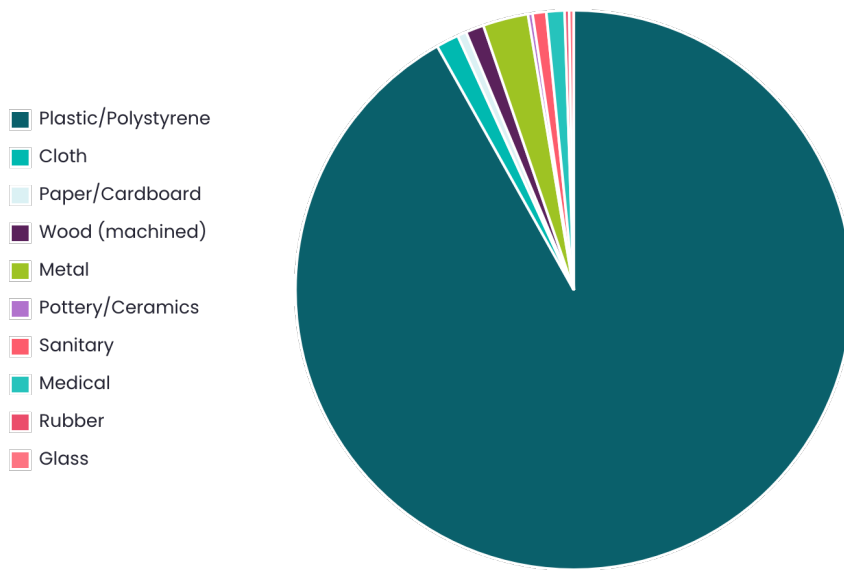

Bexhill, Beaulieu Beach Survey

23rd January 2022 - 10a.m.
Strandliners Events

Summary

Location
Beaulieu Beach

Survey volunteers
16

Total volunteers
16

Length of beach surveyed
100m

Width of beach surveyed
29m

Bags collected
2.00

Weight collected
13.46kg

Total items
380

Average items/100m
380.00

Materials collected

Summary of collected litter material

Material	Items found	Items per 100m	% of total
Plastic/Polystyrene	349	349.00	91.84%
Cloth	5	5.00	1.32%
Paper/Cardboard	2	2.00	0.53%
Wood (machined)	4	4.00	1.05%
Metal	10	10.00	2.63%
Pottery/Ceramics	1	1.00	0.26%
Sanitary	3	3.00	0.79%
Medical	4	4.00	1.05%
Rubber	1	1.00	0.26%
Glass	1	1.00	0.26%

Sources

Summary of collected litter sources

Source	Items found	Items per 100m	% of total
Public	152	152.00	40.00%
Fishing	132	132.00	34.74%
Shipping	14	14.00	3.68%
Sewage related debris	3	3.00	0.79%
Fly-tipped	2	2.00	0.53%
Medical	3	3.00	0.79%
Non-sourced	74	74.00	19.47%