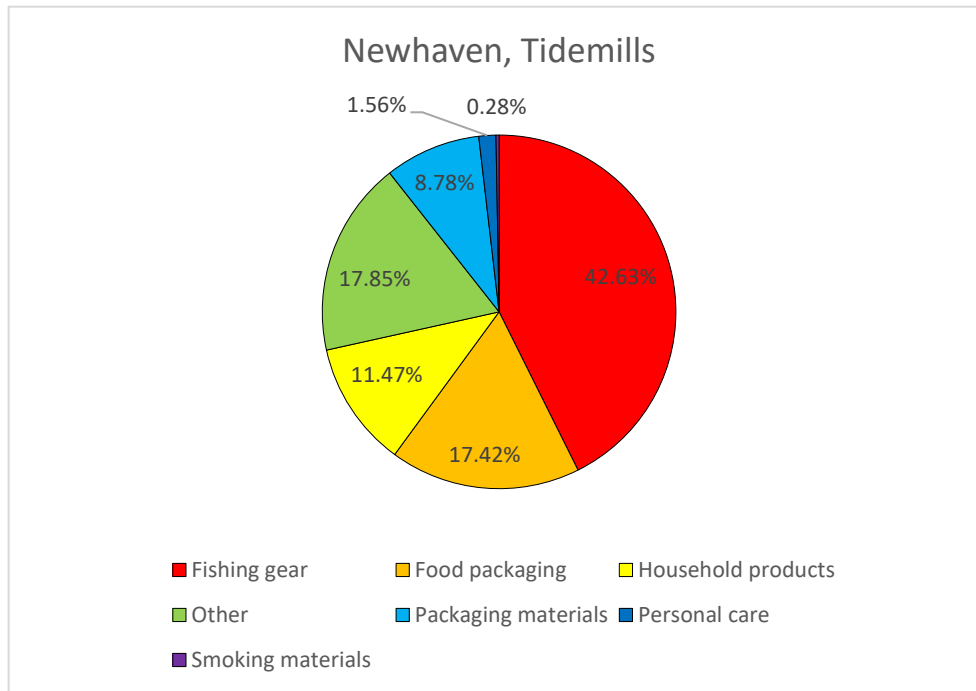

Fishing gear 42.63% 301

Food packaging 17.42% 123

| | | |
|---------------------|---------|-----|
| Household products | 11.47% | 81 |
| Other | 17.85% | 126 |
| Packaging materials | 8.78% | 62 |
| Personal care | 1.56% | 11 |
| Smoking materials | 0.28% | 2 |
| | 100.00% | 706 |