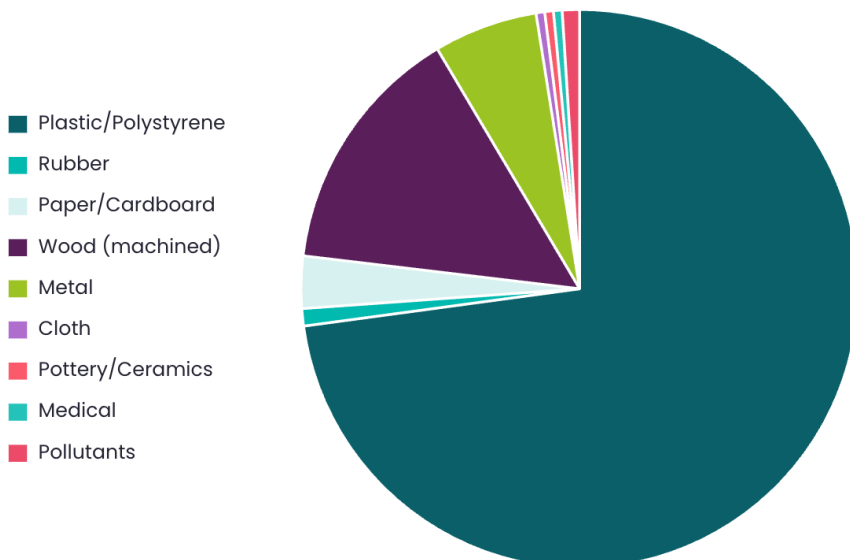

Winchelsea Beach Survey

26th September 2024 - 2p.m.
Strandliners Events

Summary

Location Winchelsea Beach	Survey volunteers 16	Total volunteers 16	Length of beach surveyed 100m
Width of beach surveyed 25m	Bags collected 1.00	Weight collected 2.20kg	Total items 199
Average items/100m 199.00			

Materials collected

Summary of collected litter material

Material	Items found	Items per 100m	% of total
Plastic/Polystyrene	145	145.00	72.86%
Rubber	2	2.00	1.01%
Paper/Cardboard	6	6.00	3.02%
Wood (machined)	29	29.00	14.57%
Metal	12	12.00	6.03%
Cloth	1	1.00	0.50%
Pottery/Ceramics	1	1.00	0.50%
Medical	1	1.00	0.50%
Pollutants	2	2.00	1.01%