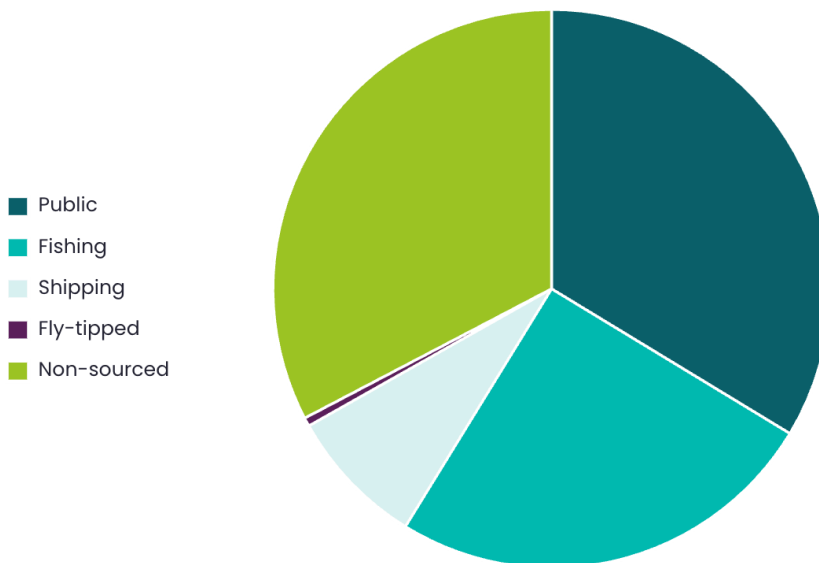

Summary of collected litter material

Material	Items found	Items per 100m	% of total
Plastic/Polystyrene	145	145.00	72.86%
Rubber	2	2.00	1.01%
Paper/Cardboard	6	6.00	3.02%
Wood (machined)	29	29.00	14.57%
Metal	12	12.00	6.03%
Cloth	1	1.00	0.50%
Pottery/Ceramics	1	1.00	0.50%
Medical	1	1.00	0.50%
Pollutants	2	2.00	1.01%

Sources

Summary of collected litter sources

Source	Items found	Items per 100m	% of total
Public	67	67.00	33.67%
Fishing	50	50.00	25.13%
Shipping	16	16.00	8.04%
Fly-tipped	1	1.00	0.50%
Non-sourced	65	65.00	32.66%