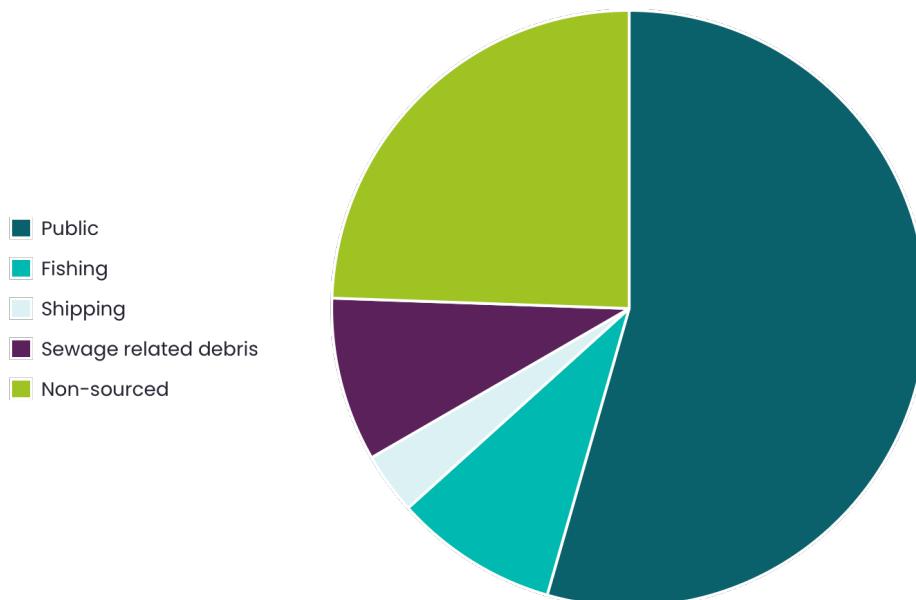

Summary of collected litter sources

Source	Items found	Items per 100m	% of total
Public	49	49.00	54.44%
Fishing	8	8.00	8.89%
Shipping	3	3.00	3.33%
Sewage related debris	8	8.00	8.89%
Non-sourced	22	22.00	24.44%

Full details

Weather & Influencing factors

Wind strength:

Strong

Sea state:

Moderate

Exceptionally high tide:

No

Influencing factors:

There was another group (Duke of Edinburgh) doing a basic beach clean. One or two locals do individual cleans but no recording of finds.

Hazards indentified:

Dog poo!