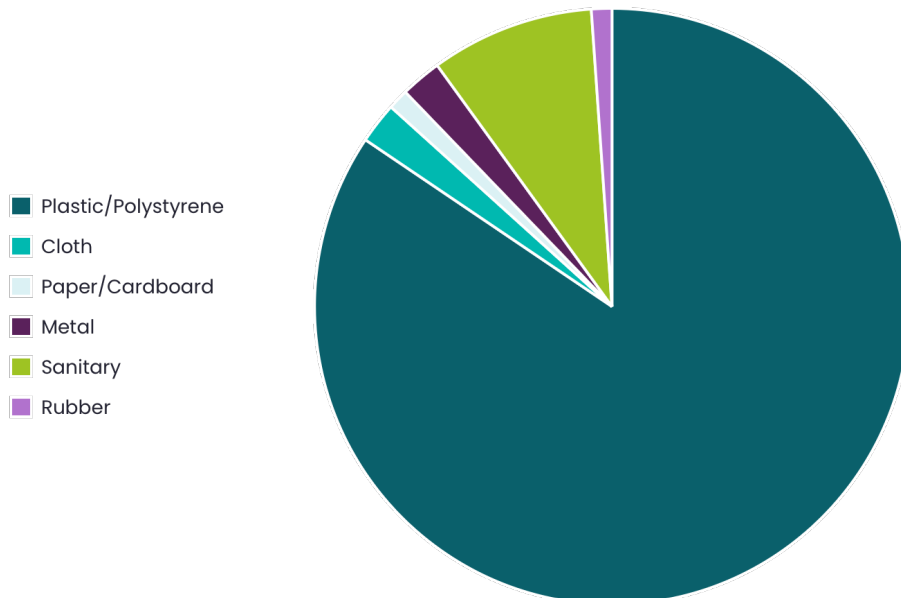

Summary of collected litter material

Material	Items found	Items per 100m	% of total
Plastic/Polystyrene	76	76.00	84.44%
Cloth	2	2.00	2.22%
Paper/Cardboard	1	1.00	1.11%
Metal	2	2.00	2.22%
Sanitary	8	8.00	8.89%
Rubber	1	1.00	1.11%

Sources