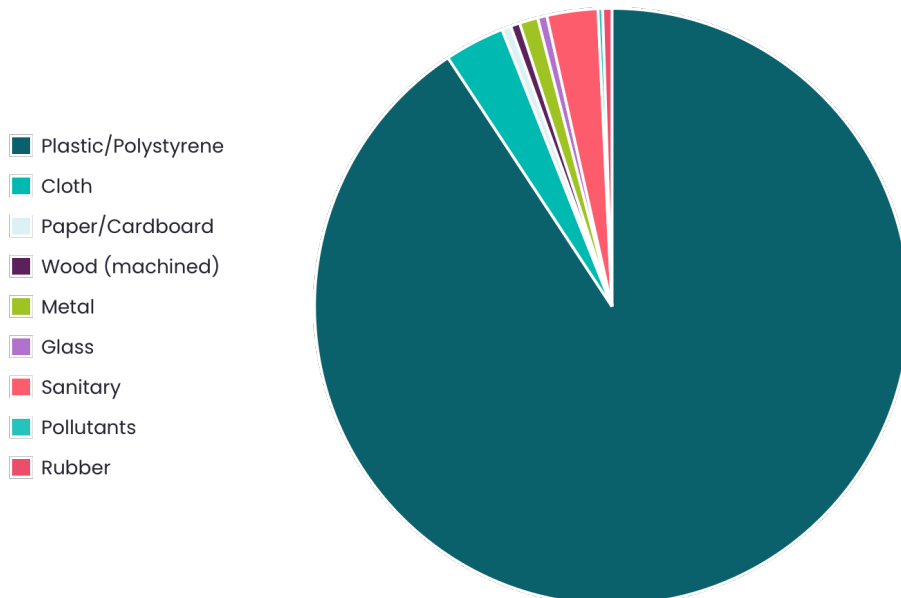

Dungeness, Lydd Ranges Survey

14th September 2024 - 10a.m.

Strandliners Events

Summary

Location Dungeness - Lydd Ranges	Survey volunteers 12	Total volunteers 12	Length of beach surveyed 100m
Width of beach surveyed 50m	Bags collected 2.00	Weight collected 15.13kg	Total items 398
Average items/100m 398.00			

Materials collected

Summary of collected litter material

Material	Items found	Items per 100m	% of total
Plastic/Polystyrene	361	361.00	90.70%
Cloth	13	13.00	3.27%
Paper/Cardboard	2	2.00	0.50%
Wood (machined)	2	2.00	0.50%
Metal	4	4.00	1.01%
Glass	2	2.00	0.50%
Sanitary	11	11.00	2.76%
Pollutants	1	1.00	0.25%
Rubber	2	2.00	0.50%

Sources

Summary of collected litter sources

Source	Items found	Items per 100m	% of total
Public	156	156.00	39.20%
Fishing	119	119.00	29.90%
Shipping	36	36.00	9.05%
Sewage related debris	10	10.00	2.51%
Fly-tipped	3	3.00	0.75%
Non-sourced	74	74.00	18.59%