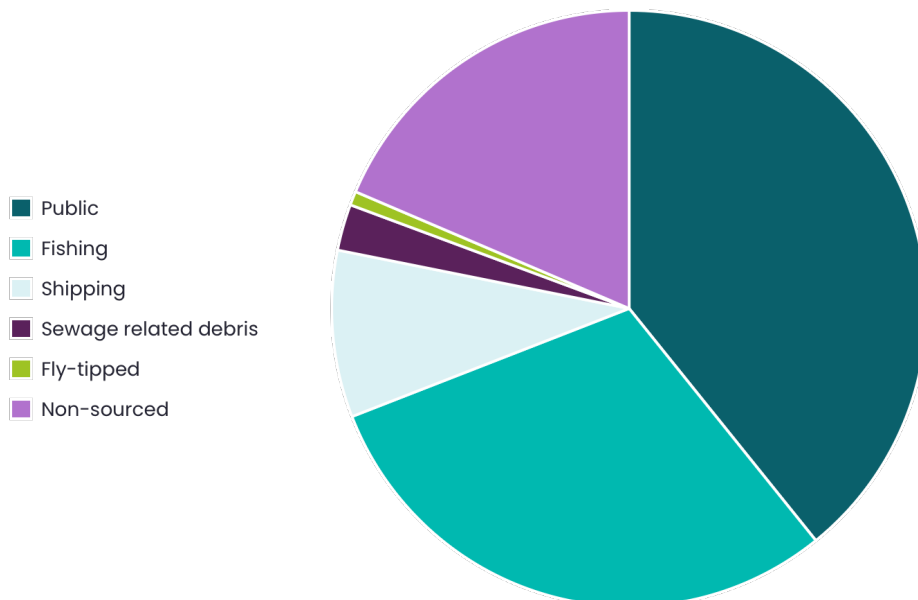

Dungeness, Lydd Ranges Survey

14th September 2024 - 10a.m.

Strandliners Events

Summary

Location Dungeness - Lydd Ranges	Survey volunteers 12	Total volunteers 12	Length of beach surveyed 100m
Width of beach surveyed 50m	Bags collected 2.00	Weight collected 15.13kg	Total items 398
Average items/100m 398.00			

Materials collected

Summary of collected litter material

Material	Items found	Items per 100m	% of total
Plastic/Polystyrene	361	361.00	90.70%
Cloth	13	13.00	3.27%
Paper/Cardboard	2	2.00	0.50%
Wood (machined)	2	2.00	0.50%
Metal	4	4.00	1.01%
Glass	2	2.00	0.50%
Sanitary	11	11.00	2.76%
Pollutants	1	1.00	0.25%
Rubber	2	2.00	0.50%

Sources

Summary of collected litter sources

Source	Items found	Items per 100m	% of total
Public	156	156.00	39.20%
Fishing	119	119.00	29.90%
Shipping	36	36.00	9.05%
Sewage related debris	10	10.00	2.51%
Fly-tipped	3	3.00	0.75%
Non-sourced	74	74.00	18.59%