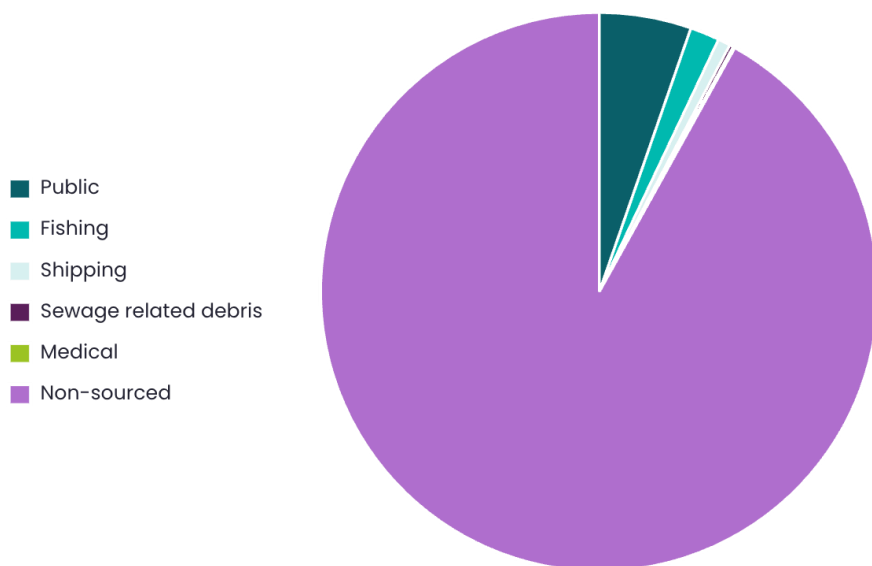

Summary of collected litter material

Material	Items found	Items per 100m	% of total
Plastic/Polystyrene	1781	1781.00	97.96%
Rubber	5	5.00	0.28%
Cloth	3	3.00	0.17%
Paper/Cardboard	10	10.00	0.55%
Wood (machined)	5	5.00	0.28%
Metal	6	6.00	0.33%
Sanitary	4	4.00	0.22%
Medical	3	3.00	0.17%
Glass	1	1.00	0.06%

Sources

Summary of collected litter sources

Source	Items found	Items per 100m	% of total
Public	97	97.00	5.34%
Fishing	31	31.00	1.71%
Shipping	13	13.00	0.72%
Sewage related debris	4	4.00	0.22%
Medical	2	2.00	0.11%