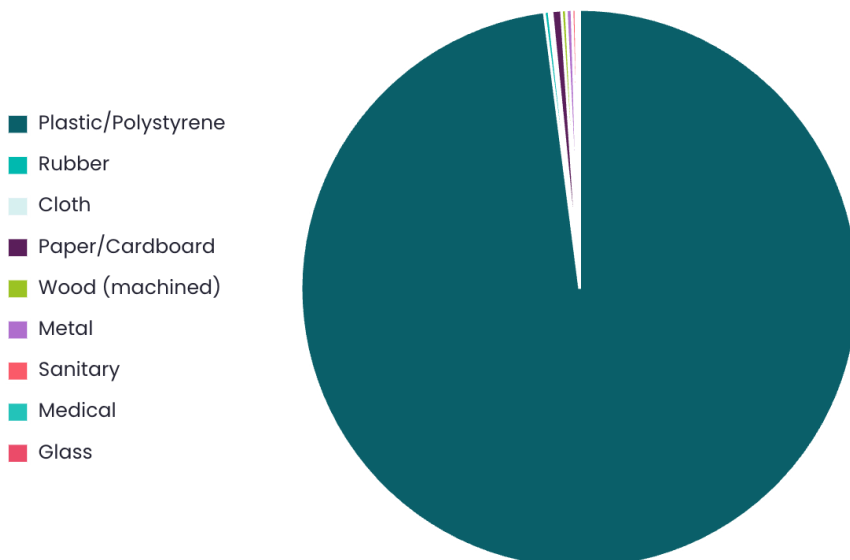

Beaulieu Beach, Bexhill Survey

24th September 2024 - 10a.m.
Strandliners Events

Summary

Location Beaulieu Beach	Survey volunteers 9	Total volunteers 9	Length of beach surveyed 100m
Width of beach surveyed 30m	Bags collected 1.00	Weight collected 1.28kg	Total items 1818
Average items/100m 1818.00			

Materials collected

Summary of collected litter material

Material	Items found	Items per 100m	% of total
Plastic/Polystyrene	1781	1781.00	97.96%
Rubber	5	5.00	0.28%
Cloth	3	3.00	0.17%
Paper/Cardboard	10	10.00	0.55%
Wood (machined)	5	5.00	0.28%
Metal	6	6.00	0.33%
Sanitary	4	4.00	0.22%
Medical	3	3.00	0.17%
Glass	1	1.00	0.06%