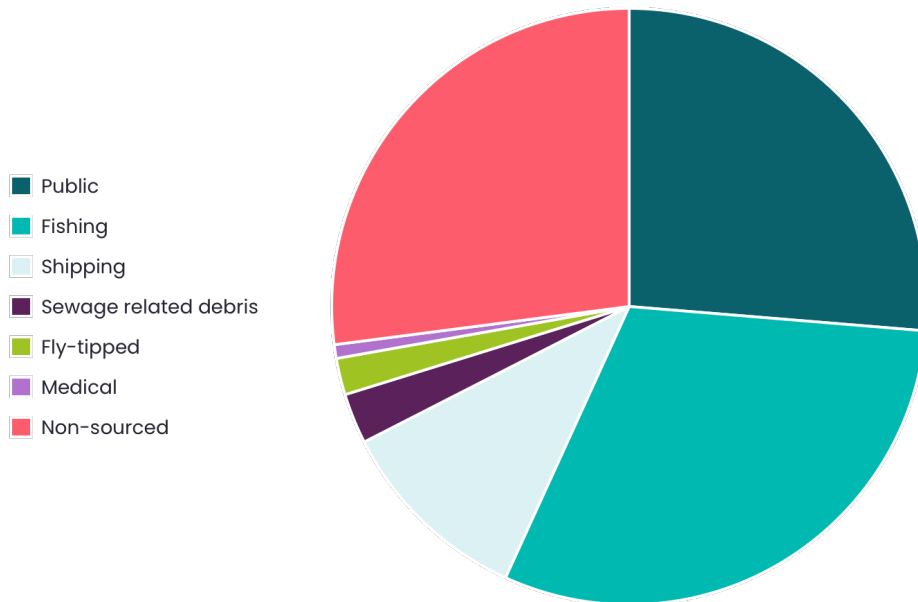

Dungeness, Lydd Ranges Survey

14th June 2024 - 3p.m.

Strandliners Events

Summary

Location Dungeness - Lydd Ranges	Survey volunteers 13	Total volunteers 13	Length of beach surveyed 100m
Width of beach surveyed 50m	Bags collected 3.00	Weight collected 8.85kg	Total items 403
Average items/100m 403.00			

Sources

Summary of collected litter sources

Source	Items found	Items per 100m	% of total
Public	106	106.00	26.30%
Fishing	123	123.00	30.52%
Shipping	43	43.00	10.67%
Sewage related debris	11	11.00	2.73%
Fly-tipped	8	8.00	1.99%
Medical	3	3.00	0.74%
Non-sourced	109	109.00	27.05%