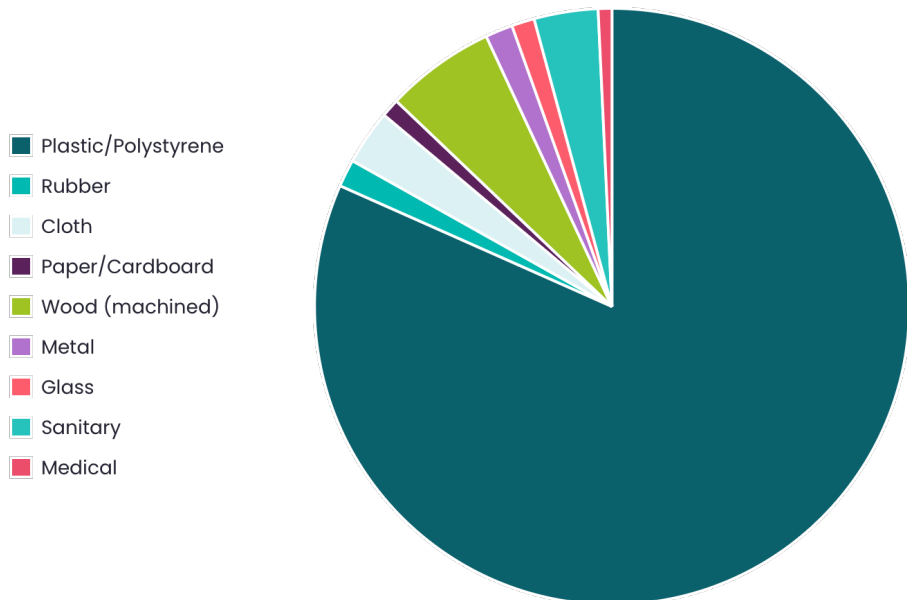

Dungeness, Lydd Ranges Survey

14th June 2024 - 3p.m.

Strandliners Events

Summary

Location Dungeness - Lydd Ranges	Survey volunteers 13	Total volunteers 13	Length of beach surveyed 100m
Width of beach surveyed 50m	Bags collected 3.00	Weight collected 8.85kg	Total items 403
Average items/100m 403.00			

Materials collected

Summary of collected litter material

Material	Items found	Items per 100m	% of total
Plastic/Polystyrene	329	329.00	81.64%
Rubber	6	6.00	1.49%
Cloth	12	12.00	2.98%
Paper/Cardboard	4	4.00	0.99%
Wood (machined)	24	24.00	5.96%
Metal	6	6.00	1.49%
Glass	5	5.00	1.24%
Sanitary	14	14.00	3.47%
Medical	3	3.00	0.74%

Sources

Summary of collected litter sources

Source	Items found	Items per 100m	% of total
Public	106	106.00	26.30%
Fishing	123	123.00	30.52%
Shipping	43	43.00	10.67%
Sewage related debris	11	11.00	2.73%
Fly-tipped	8	8.00	1.99%
Medical	3	3.00	0.74%
Non-sourced	109	109.00	27.05%