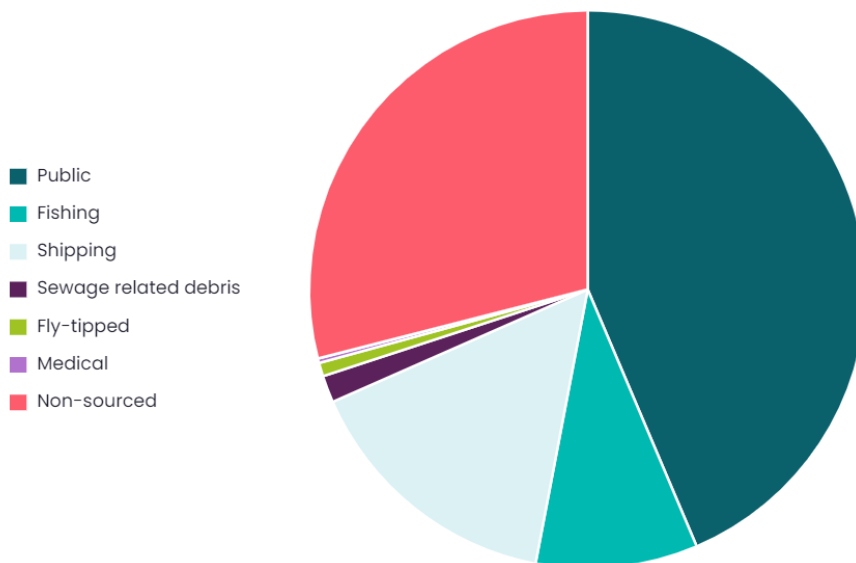

Summary of collected litter material

Material	Items found	Items per 100m	% of total
Plastic/Polystyrene	242	242.00	63.19%
Rubber	14	14.00	3.66%
Cloth	9	9.00	2.35%
Wood (machined)	7	7.00	1.83%
Metal	71	71.00	18.54%
Pottery/Ceramics	3	3.00	0.78%
Sanitary	7	7.00	1.83%
Medical	1	1.00	0.26%
Paper/Cardboard	27	27.00	7.05%
Glass	2	2.00	0.52%

Sources

Summary of collected litter sources

Source	Items found	Items per 100m	% of total
Public	167	167.00	43.60%
Fishing	36	36.00	9.40%
Shipping	59	59.00	15.40%
Sewage related debris	6	6.00	1.57%