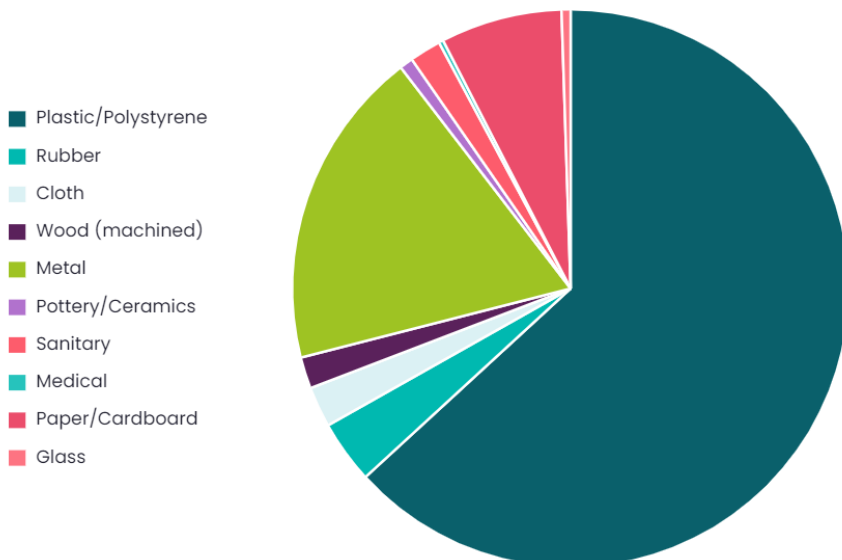

Winchelsea Beach Survey

25th September 2022 - 3p.m.
Strandliners Events

Summary

Location Winchelsea Beach	Survey volunteers 22	Total volunteers 22	Length of beach surveyed 100m
Width of beach surveyed 40m	Bags collected 1.00	Weight collected 2.67kg	Total items 383
Average items/100m 383.00			

Materials collected

Summary of collected litter material

Material	Items found	Items per 100m	% of total
Plastic/Polystyrene	242	242.00	63.19%
Rubber	14	14.00	3.66%
Cloth	9	9.00	2.35%
Wood (machined)	7	7.00	1.83%
Metal	71	71.00	18.54%
Pottery/Ceramics	3	3.00	0.78%
Sanitary	7	7.00	1.83%
Medical	1	1.00	0.26%
Paper/Cardboard	27	27.00	7.05%
Glass	2	2.00	0.52%

Sources

Summary of collected litter sources

Source	Items found	Items per 100m	% of total
Public	167	167.00	43.60%
Fishing	36	36.00	9.40%
Shipping	59	59.00	15.40%
Sewage related debris	6	6.00	1.57%

Source	Items found	Items per 100m	% of total
Fly-tipped	3	3.00	0.78%
Medical	1	1.00	0.26%
Non-sourced	111	111.00	28.98%