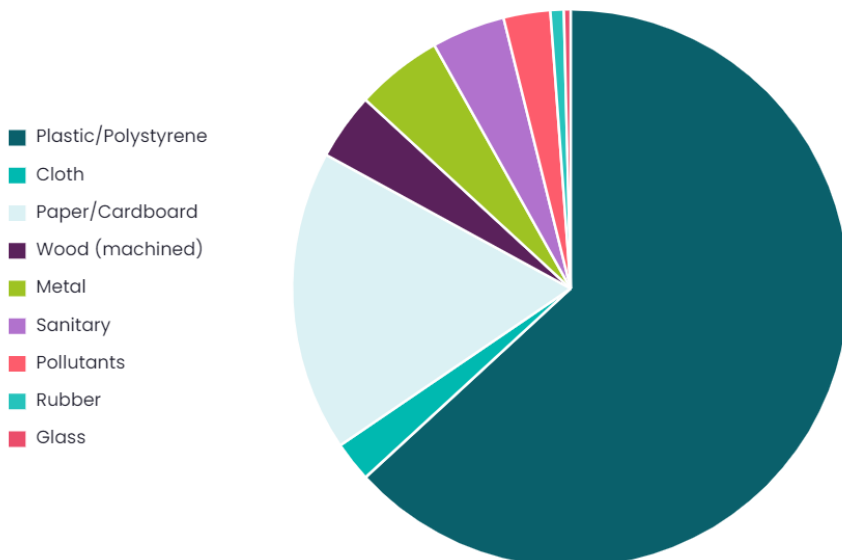

Great British Beach Clean Survey

25th September 2021 - 4p.m.
Strandliners Events

Summary

Location Winchelsea Beach	Survey volunteers 30	Total volunteers 30	Length of beach surveyed 100m
Width of beach surveyed 27m	Bags collected 1.00	Weight collected 1.24kg	Total items 258
Average items/100m 258.00			

Materials collected

Summary of collected litter material

Material	Items found	Items per 100m	% of total
Plastic/Polystyrene	163	163.00	63.18%
Cloth	6	6.00	2.33%
Paper/Cardboard	45	45.00	17.44%
Wood (machined)	10	10.00	3.88%
Metal	13	13.00	5.04%
Sanitary	11	11.00	4.26%
Pollutants	7	7.00	2.71%
Rubber	2	2.00	0.78%
Glass	1	1.00	0.39%

Sources

Summary of collected litter sources

Source	Items found	Items per 100m	% of total
Public	89	89.00	34.50%
Fishing	30	30.00	11.63%
Shipping	5	5.00	1.94%
Sewage related debris	9	9.00	3.49%
Fly-tipped	1	1.00	0.39%