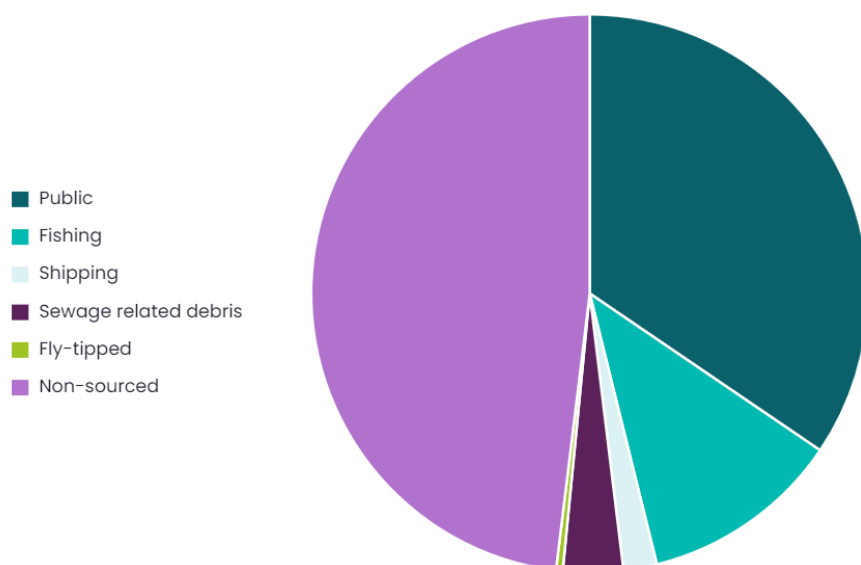

Summary of collected litter material

Material	Items found	Items per 100m	% of total
Plastic/Polystyrene	163	163.00	63.18%
Cloth	6	6.00	2.33%
Paper/Cardboard	45	45.00	17.44%
Wood (machined)	10	10.00	3.88%
Metal	13	13.00	5.04%
Sanitary	11	11.00	4.26%
Pollutants	7	7.00	2.71%
Rubber	2	2.00	0.78%
Glass	1	1.00	0.39%

Sources

Summary of collected litter sources

Source	Items found	Items per 100m	% of total
Public	89	89.00	34.50%
Fishing	30	30.00	11.63%
Shipping	5	5.00	1.94%
Sewage related debris	9	9.00	3.49%
Fly-tipped	1	1.00	0.39%