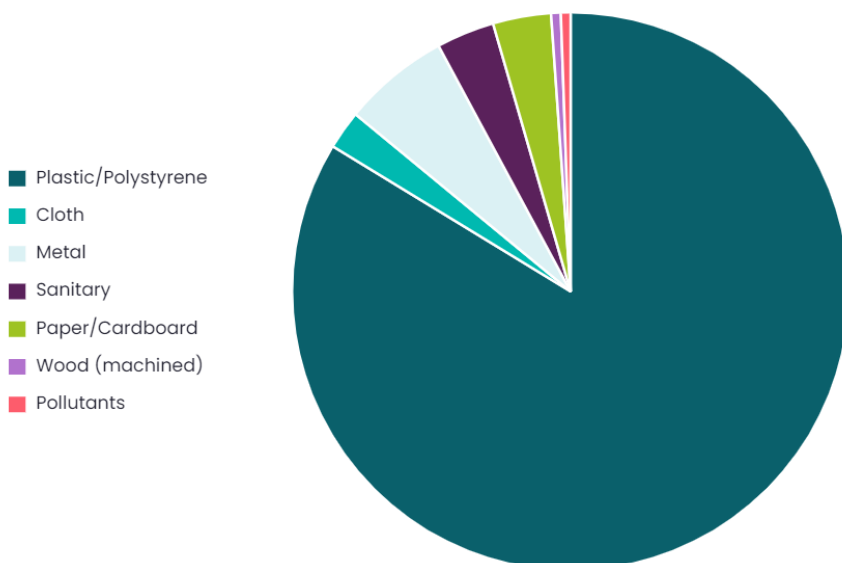

Rye Harbour Nature Reserve Survey

28th September 2022 - 10a.m.
Strandliners Events

Summary

Location Rye Harbour	Survey volunteers 14	Total volunteers 14	Length of beach surveyed 100m
Width of beach surveyed 25m	Bags collected 1.00	Weight collected 1.00kg	Total items 178
Average items/100m 178.00			

Materials collected

Summary of collected litter material

Material	Items found	Items per 100m	% of total
Plastic/Polystyrene	149	149.00	83.71%
Cloth	4	4.00	2.25%
Metal	11	11.00	6.18%
Sanitary	6	6.00	3.37%
Paper/Cardboard	6	6.00	3.37%
Wood (machined)	1	1.00	0.56%
Pollutants	1	1.00	0.56%

Sources

Summary of collected litter sources

Source	Items found	Items per 100m	% of total
Public	25	25.00	14.04%
Fishing	52	52.00	29.21%
Shipping	58	58.00	32.58%
Sewage related debris	6	6.00	3.37%
Fly-tipped	4	4.00	2.25%
Non-sourced	33	33.00	18.54%