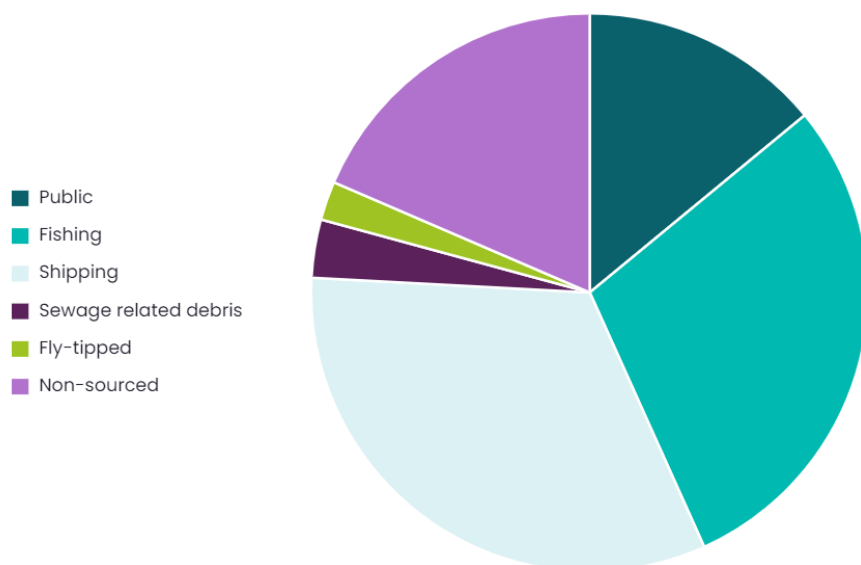

Rye Harbour Nature Reserve Survey

28th September 2022 - 10a.m.
Strandliners Events

Summary

Location Rye Harbour	Survey volunteers 14	Total volunteers 14	Length of beach surveyed 100m
Width of beach surveyed 25m	Bags collected 1.00	Weight collected 1.00kg	Total items 178
Average items/100m 178.00			

Sources

Summary of collected litter sources

Source	Items found	Items per 100m	% of total
Public	25	25.00	14.04%
Fishing	52	52.00	29.21%
Shipping	58	58.00	32.58%
Sewage related debris	6	6.00	3.37%
Fly-tipped	4	4.00	2.25%
Non-sourced	33	33.00	18.54%