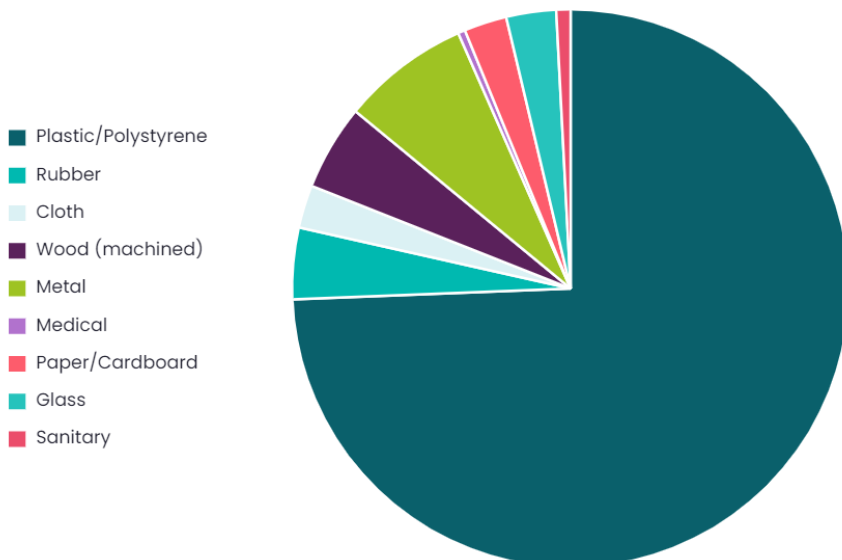

Pett Level Survey

18th September 2022 - 10a.m.
Strandliners Events

Summary

Location Pett Level	Survey volunteers 55	Total volunteers 55	Length of beach surveyed 100m
Width of beach surveyed 30m	Bags collected 1.00	Weight collected 1.21kg	Total items 242
Average items/100m 242.00			

Materials collected

Summary of collected litter material

Material	Items found	Items per 100m	% of total
Plastic/Polystyrene	180	180.00	74.38%
Rubber	10	10.00	4.13%
Cloth	6	6.00	2.48%
Wood (machined)	12	12.00	4.96%
Metal	18	18.00	7.44%
Medical	1	1.00	0.41%
Paper/Cardboard	6	6.00	2.48%
Glass	7	7.00	2.89%
Sanitary	2	2.00	0.83%

Sources

Summary of collected litter sources

Source	Items found	Items per 100m	% of total
Public	83	83.00	34.30%
Fishing	64	64.00	26.45%
Shipping	11	11.00	4.55%
Medical	1	1.00	0.41%
Non-sourced	83	83.00	34.30%