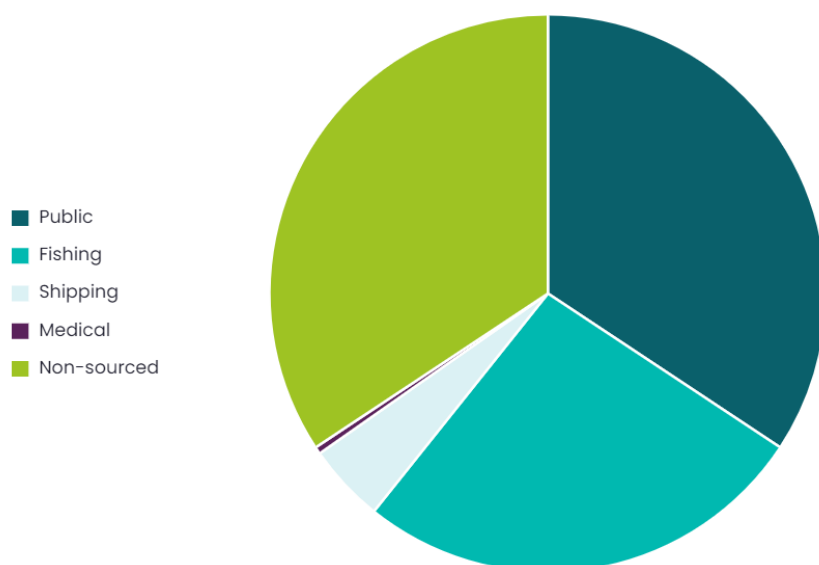

Pett Level Survey

18th September 2022 - 10a.m.
Strandliners Events

Summary

Location Pett Level	Survey volunteers 55	Total volunteers 55	Length of beach surveyed 100m
Width of beach surveyed 30m	Bags collected 1.00	Weight collected 1.21kg	Total items 242
Average items/100m 242.00			

Materials collected

Summary of collected litter material

Material	Items found	Items per 100m	% of total
Plastic/Polystyrene	180	180.00	74.38%
Rubber	10	10.00	4.13%
Cloth	6	6.00	2.48%
Wood (machined)	12	12.00	4.96%
Metal	18	18.00	7.44%
Medical	1	1.00	0.41%
Paper/Cardboard	6	6.00	2.48%
Glass	7	7.00	2.89%
Sanitary	2	2.00	0.83%

Sources

Summary of collected litter sources

Source	Items found	Items per 100m	% of total
Public	83	83.00	34.30%
Fishing	64	64.00	26.45%
Shipping	11	11.00	4.55%
Medical	1	1.00	0.41%
Non-sourced	83	83.00	34.30%