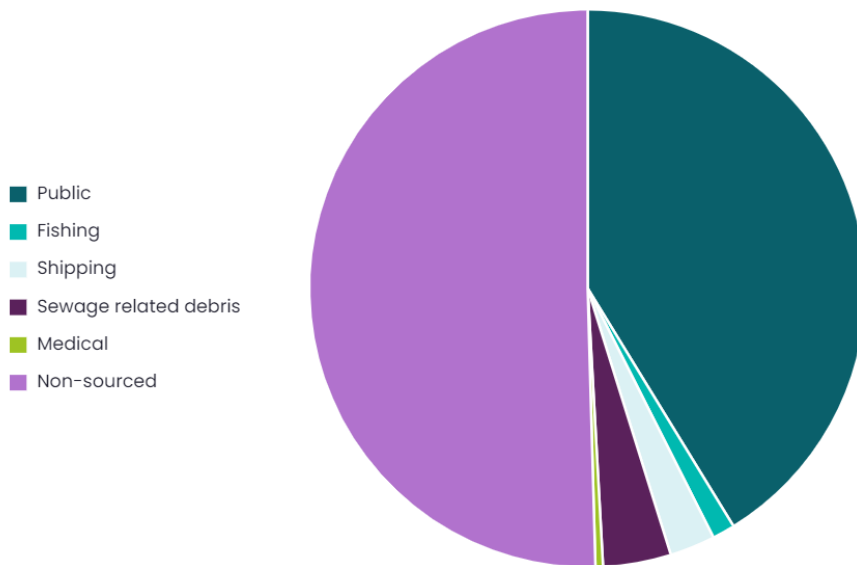

Summary of collected litter material

Material	Items found	Items per 100m	% of total
Plastic/Polystyrene	135	135.00	59.21%
Rubber	29	29.00	12.72%
Cloth	12	12.00	5.26%
Paper/Cardboard	38	38.00	16.67%
Wood (machined)	2	2.00	0.88%
Metal	2	2.00	0.88%
Sanitary	9	9.00	3.95%
Medical	1	1.00	0.44%

Sources

Summary of collected litter sources

Source	Items found	Items per 100m	% of total
Public	94	94.00	41.23%
Fishing	3	3.00	1.32%
Shipping	6	6.00	2.63%
Sewage related debris	9	9.00	3.95%
Medical	1	1.00	0.44%
Non-sourced	115	115.00	50.44%