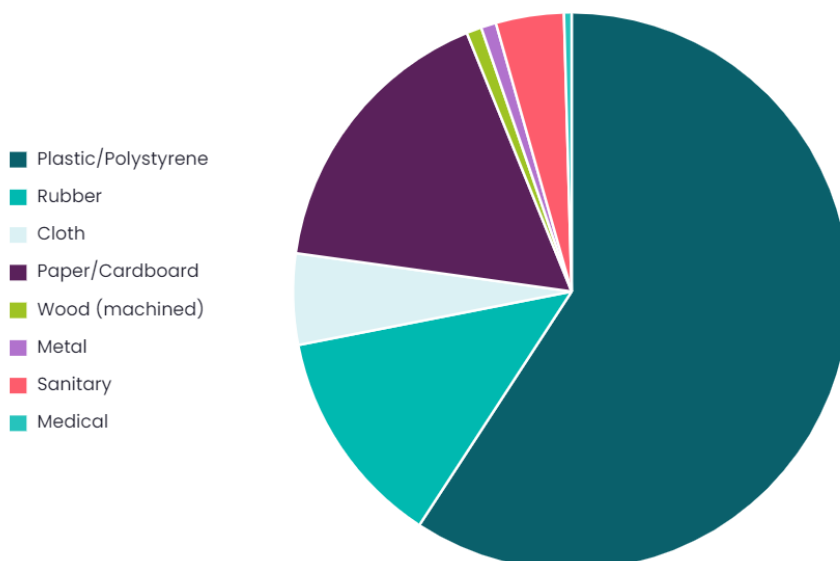

Great British Beach Clean Survey

25th September 2021 - 9a.m.
Strandliners Events

Summary

Location Pett Level	Survey volunteers 31	Total volunteers 31	Length of beach surveyed 100m
Width of beach surveyed 28m	Bags collected 1.00	Weight collected 1.84kg	Total items 228
Average items/100m 228.00			

Materials collected

Summary of collected litter material

Material	Items found	Items per 100m	% of total
Plastic/Polystyrene	135	135.00	59.21%
Rubber	29	29.00	12.72%
Cloth	12	12.00	5.26%
Paper/Cardboard	38	38.00	16.67%
Wood (machined)	2	2.00	0.88%
Metal	2	2.00	0.88%
Sanitary	9	9.00	3.95%
Medical	1	1.00	0.44%

Sources

Summary of collected litter sources

Source	Items found	Items per 100m	% of total
Public	94	94.00	41.23%
Fishing	3	3.00	1.32%
Shipping	6	6.00	2.63%
Sewage related debris	9	9.00	3.95%
Medical	1	1.00	0.44%
Non-sourced	115	115.00	50.44%