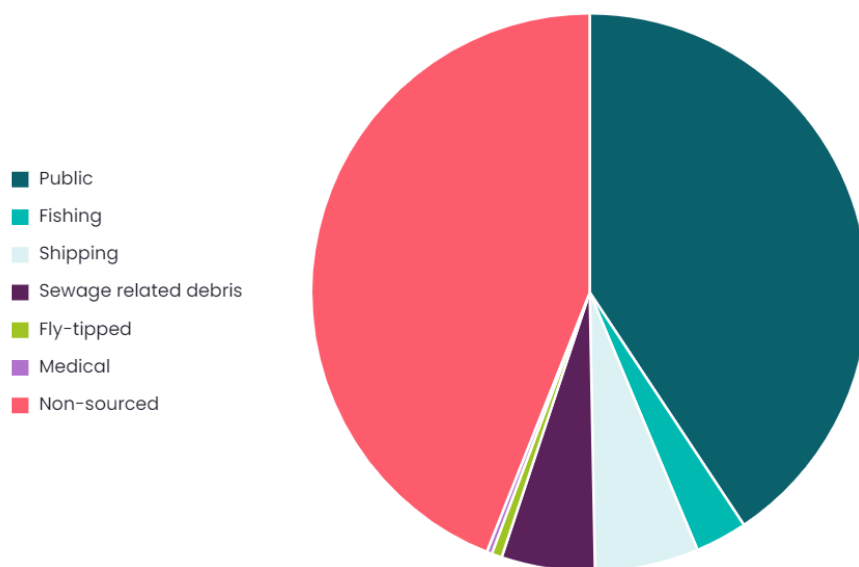

Summary of collected litter material

Material	Items found	Items per 100m	% of total
Plastic/Polystyrene	147	147.00	44.28%
Cloth	7	7.00	2.11%
Paper/Cardboard	98	98.00	29.52%
Wood (machined)	2	2.00	0.60%
Metal	34	34.00	10.24%
Sanitary	19	19.00	5.72%
Medical	1	1.00	0.30%
Rubber	24	24.00	7.23%

Sources

Summary of collected litter sources

Source	Items found	Items per 100m	% of total
Public	135	135.00	40.66%
Fishing	10	10.00	3.01%
Shipping	20	20.00	6.02%
Sewage related debris	18	18.00	5.42%
Fly-tipped	2	2.00	0.60%
Medical	1	1.00	0.30%