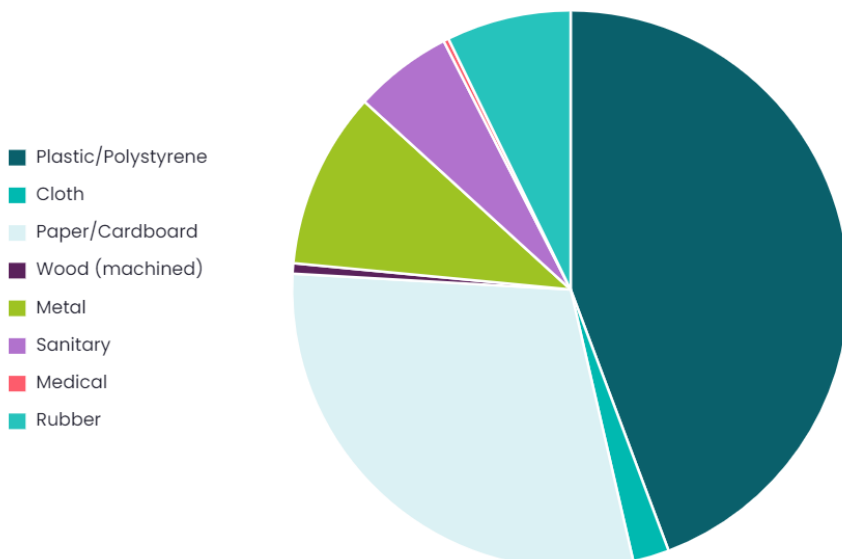

Great British Beach Clean, Hastings, Rock-a-Nore Survey

15th September 2023 - 4p.m.
Strandliners Events

Summary

Location Rock-a-Nore	Survey volunteers 23	Total volunteers 23	Length of beach surveyed 100m
Width of beach surveyed 11m	Bags collected 2.00	Weight collected 0.45kg	Total items 332
Average items/100m 332.00			

Materials collected

Summary of collected litter material

Material	Items found	Items per 100m	% of total
Plastic/Polystyrene	147	147.00	44.28%
Cloth	7	7.00	2.11%
Paper/Cardboard	98	98.00	29.52%
Wood (machined)	2	2.00	0.60%
Metal	34	34.00	10.24%
Sanitary	19	19.00	5.72%
Medical	1	1.00	0.30%
Rubber	24	24.00	7.23%

Sources

Summary of collected litter sources

Source	Items found	Items per 100m	% of total
Public	135	135.00	40.66%
Fishing	10	10.00	3.01%
Shipping	20	20.00	6.02%
Sewage related debris	18	18.00	5.42%
Fly-tipped	2	2.00	0.60%
Medical	1	1.00	0.30%