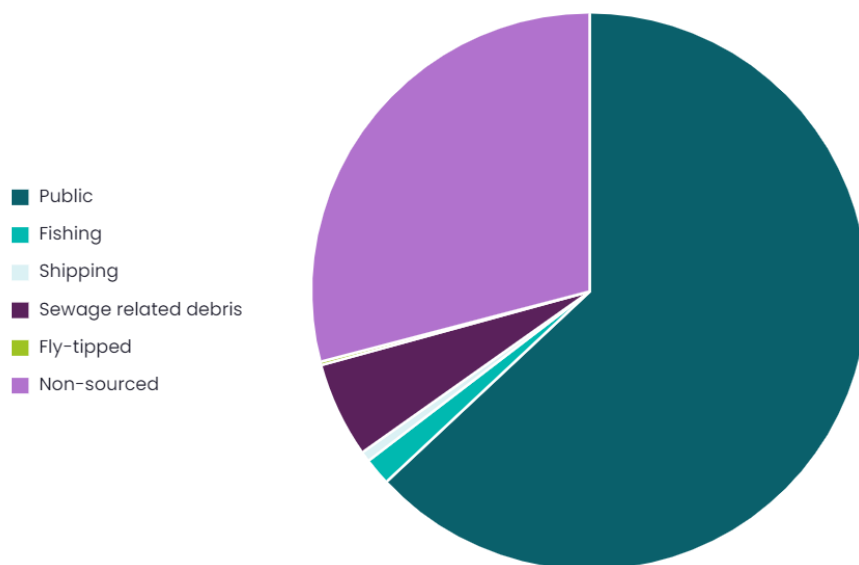

Summary of collected litter material

Material	Items found	Items per 100m	% of total
Plastic/Polystyrene	341	341.00	67.39%
Rubber	7	7.00	1.38%
Cloth	4	4.00	0.79%
Wood (machined)	22	22.00	4.35%
Metal	67	67.00	13.24%
Glass	4	4.00	0.79%
Sanitary	28	28.00	5.53%
Paper/Cardboard	30	30.00	5.93%
Pottery/Ceramics	2	2.00	0.40%
Medical	1	1.00	0.20%

Sources

Summary of collected litter sources

Source	Items found	Items per 100m	% of total
Public	319	319.00	63.04%
Fishing	8	8.00	1.58%
Shipping	3	3.00	0.59%
Sewage related debris	28	28.00	5.53%