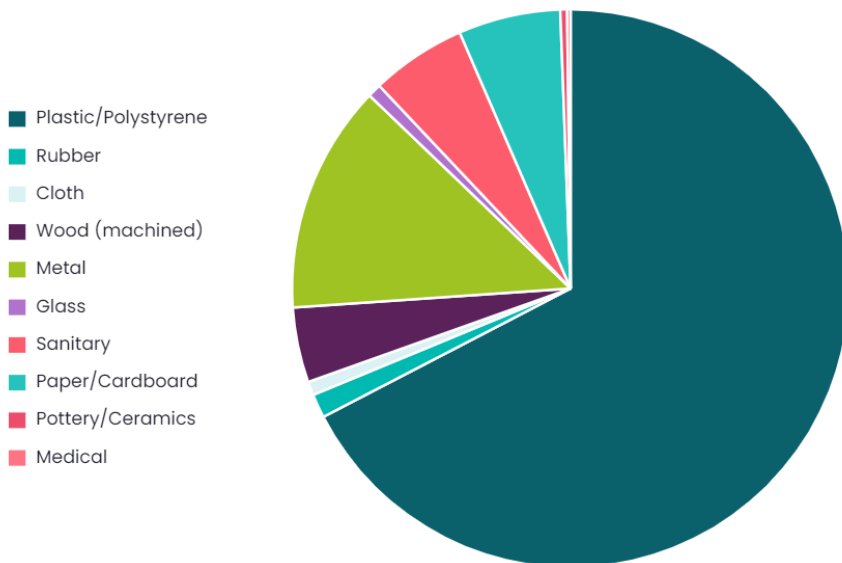

Hastings, Rock-a-Nore Survey

23rd September 2022 - 4p.m.
Strandliners Events

Summary

Location Rock-a-Nore	Survey volunteers 18	Total volunteers 18	Length of beach surveyed 100m
Width of beach surveyed 30m	Bags collected 1.00	Weight collected 11.39kg	Total items 506
Average items/100m 506.00			

Materials collected