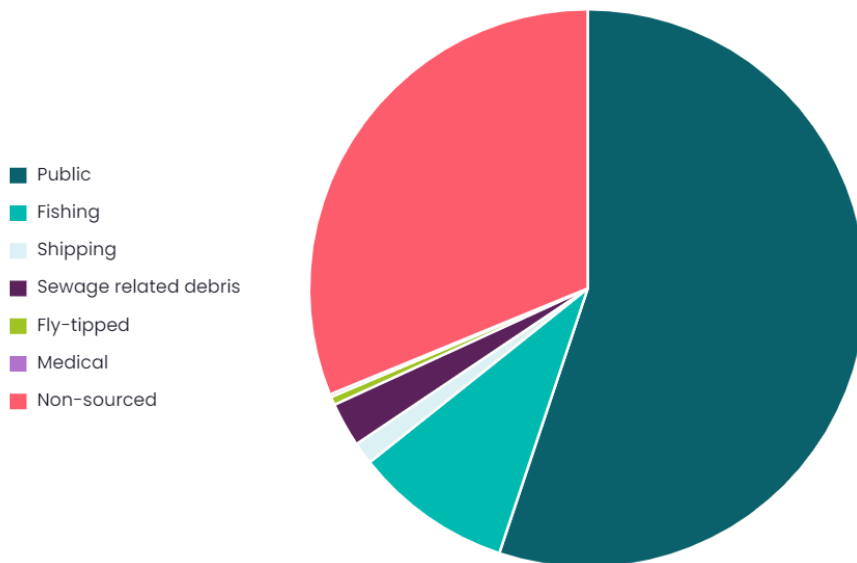

Summary of collected litter material

Material	Items found	Items per 100m	% of total
Plastic/Polystyrene	411	411.00	66.08%
Cloth	6	6.00	0.96%
Paper/Cardboard	64	64.00	10.29%
Wood (machined)	53	53.00	8.52%
Metal	57	57.00	9.16%
Sanitary	17	17.00	2.73%
Medical	7	7.00	1.13%
Rubber	2	2.00	0.32%
Glass	5	5.00	0.80%

Sources

Summary of collected litter sources

Source	Items found	Items per 100m	% of total
Public	343	343.00	55.14%
Fishing	57	57.00	9.16%
Shipping	8	8.00	1.29%
Sewage related debris	16	16.00	2.57%
Fly-tipped	3	3.00	0.48%