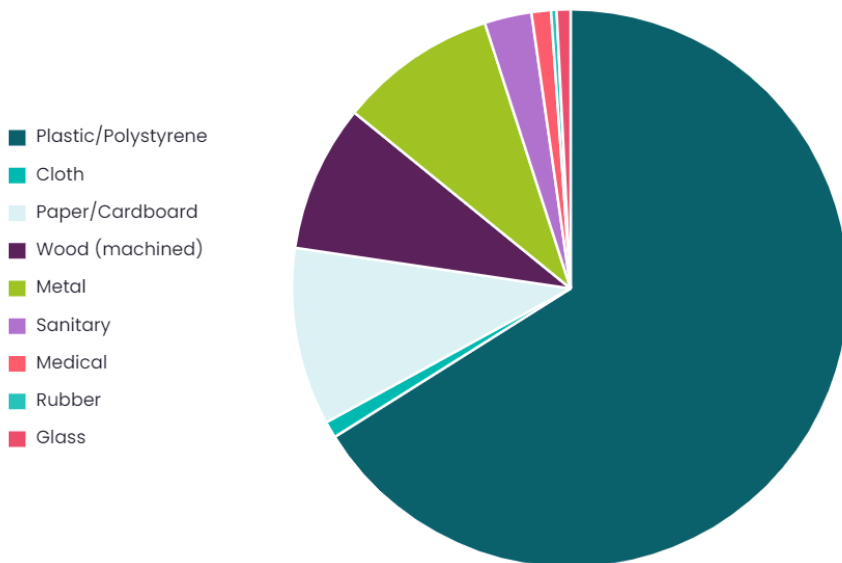

Great British Beach Clean Survey

24th September 2021 - 4p.m.
Strandliners Events

Summary

Location Rock-a-Nore	Survey volunteers 25	Total volunteers 25	Length of beach surveyed 100m
Width of beach surveyed 25m	Bags collected 1.00	Weight collected 1.18kg	Total items 622
Average items/100m 622.00			

Materials collected

Summary of collected litter material

Material	Items found	Items per 100m	% of total
Plastic/Polystyrene	411	411.00	66.08%
Cloth	6	6.00	0.96%
Paper/Cardboard	64	64.00	10.29%
Wood (machined)	53	53.00	8.52%
Metal	57	57.00	9.16%
Sanitary	17	17.00	2.73%
Medical	7	7.00	1.13%
Rubber	2	2.00	0.32%
Glass	5	5.00	0.80%

Sources

Summary of collected litter sources

Source	Items found	Items per 100m	% of total
Public	343	343.00	55.14%
Fishing	57	57.00	9.16%
Shipping	8	8.00	1.29%
Sewage related debris	16	16.00	2.57%
Fly-tipped	3	3.00	0.48%