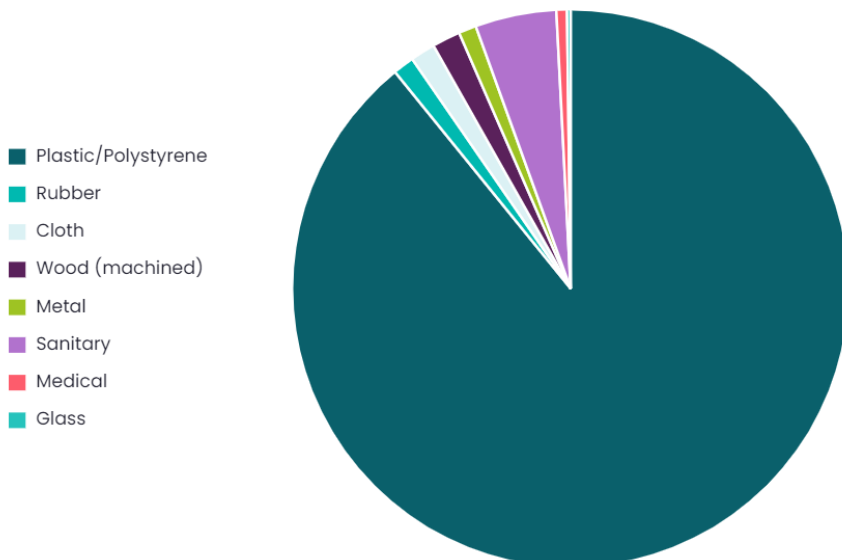

Dungeness – Lydd ranges Survey

8th April 2023 – 9a.m.
Strandliners Events

Summary

Location Dungeness - Lydd Ranges	Survey volunteers 6	Total volunteers 6	Length of beach surveyed 100m
Width of beach surveyed 50m	Bags collected 3.00	Weight collected 5.75kg	Total items 488
Average items/100m 488.00			

Materials collected

Summary of collected litter material

Material	Items found	Items per 100m	% of total
Plastic/Polystyrene	435	435.00	89.14%
Rubber	6	6.00	1.23%
Cloth	7	7.00	1.43%
Wood (machined)	8	8.00	1.64%
Metal	5	5.00	1.02%
Sanitary	23	23.00	4.71%
Medical	3	3.00	0.61%
Glass	1	1.00	0.20%

Sources

Summary of collected litter sources

Source	Items found	Items per 100m	% of total
Public	176	176.00	36.07%
Fishing	92	92.00	18.85%
Shipping	62	62.00	12.70%
Sewage related debris	22	22.00	4.51%
Fly-tipped	1	1.00	0.20%
Medical	3	3.00	0.61%