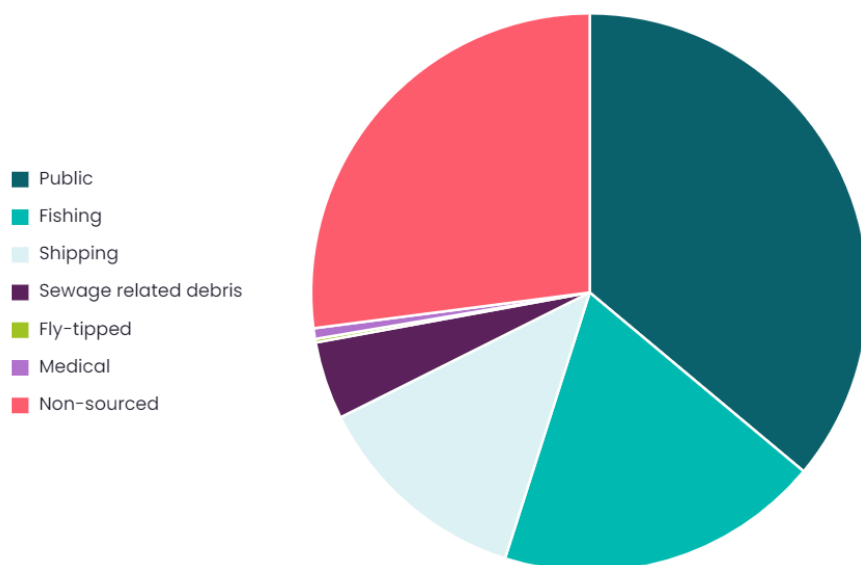

Summary of collected litter material

Material	Items found	Items per 100m	% of total
Plastic/Polystyrene	435	435.00	89.14%
Rubber	6	6.00	1.23%
Cloth	7	7.00	1.43%
Wood (machined)	8	8.00	1.64%
Metal	5	5.00	1.02%
Sanitary	23	23.00	4.71%
Medical	3	3.00	0.61%
Glass	1	1.00	0.20%

Sources

Summary of collected litter sources

Source	Items found	Items per 100m	% of total
Public	176	176.00	36.07%
Fishing	92	92.00	18.85%
Shipping	62	62.00	12.70%
Sewage related debris	22	22.00	4.51%
Fly-tipped	1	1.00	0.20%
Medical	3	3.00	0.61%