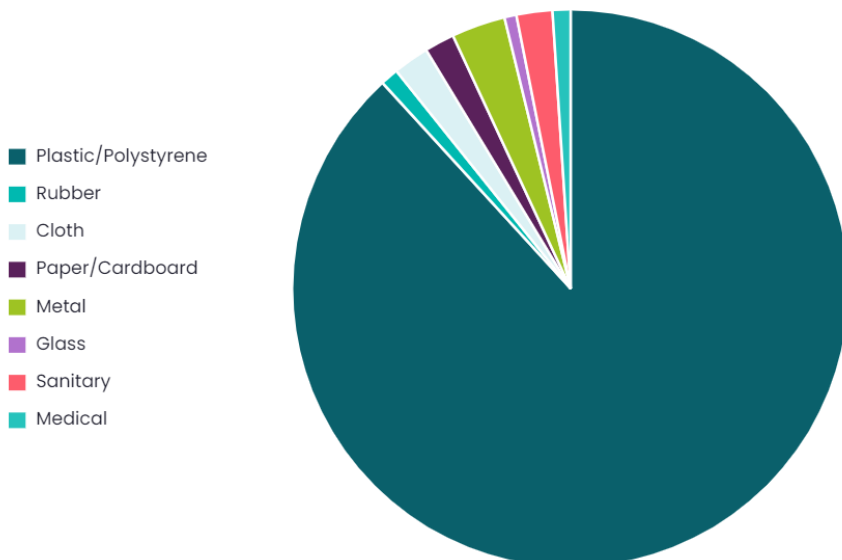

Dungeness - Lydd Ranges Survey

17th September 2022 - 9a.m.
Strandliners Events

Summary

Location Dungeness - Lydd Ranges	Survey volunteers 11	Total volunteers 11	Length of beach surveyed 100m
Width of beach surveyed 50m	Bags collected 2.00	Weight collected 5.64kg	Total items 288
Average items/100m 288.00			

Materials collected

Summary of collected litter material

Material	Items found	Items per 100m	% of total
Plastic/Polystyrene	254	254.00	88.19%
Rubber	3	3.00	1.04%
Cloth	6	6.00	2.08%
Paper/Cardboard	5	5.00	1.74%
Metal	9	9.00	3.12%
Glass	2	2.00	0.69%
Sanitary	6	6.00	2.08%
Medical	3	3.00	1.04%

Sources

Summary of collected litter sources

Source	Items found	Items per 100m	% of total
Public	80	80.00	27.78%
Fishing	80	80.00	27.78%
Shipping	79	79.00	27.43%
Sewage related debris	6	6.00	2.08%
Fly-tipped	1	1.00	0.35%
Medical	1	1.00	0.35%