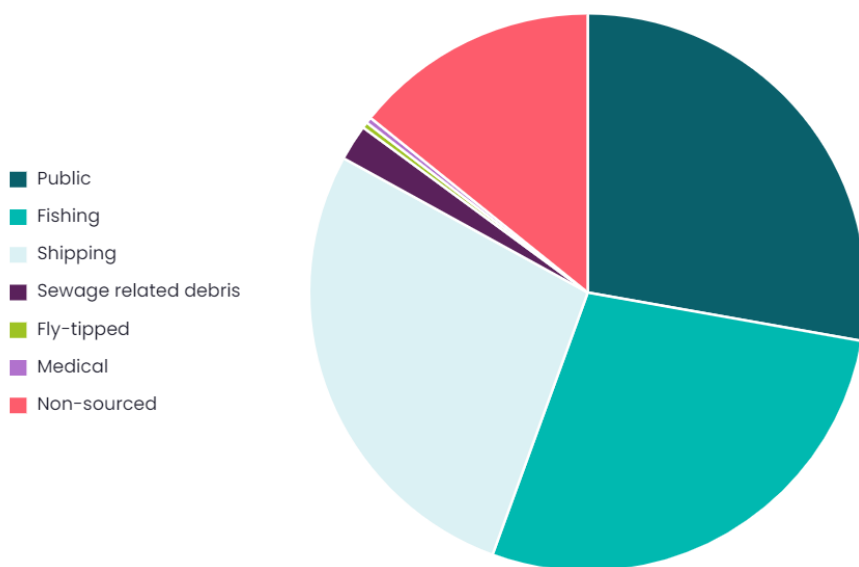

Dungeness - Lydd Ranges Survey

17th September 2022 - 9a.m.
Strandliners Events

Summary

Location Dungeness - Lydd Ranges	Survey volunteers 11	Total volunteers 11	Length of beach surveyed 100m
Width of beach surveyed 50m	Bags collected 2.00	Weight collected 5.64kg	Total items 288
Average items/100m 288.00			

Materials collected

Summary of collected litter material

Material	Items found	Items per 100m	% of total
Plastic/Polystyrene	254	254.00	88.19%
Rubber	3	3.00	1.04%
Cloth	6	6.00	2.08%
Paper/Cardboard	5	5.00	1.74%
Metal	9	9.00	3.12%
Glass	2	2.00	0.69%
Sanitary	6	6.00	2.08%
Medical	3	3.00	1.04%

Sources

Summary of collected litter sources

Source	Items found	Items per 100m	% of total
Public	80	80.00	27.78%
Fishing	80	80.00	27.78%
Shipping	79	79.00	27.43%
Sewage related debris	6	6.00	2.08%
Fly-tipped	1	1.00	0.35%
Medical	1	1.00	0.35%