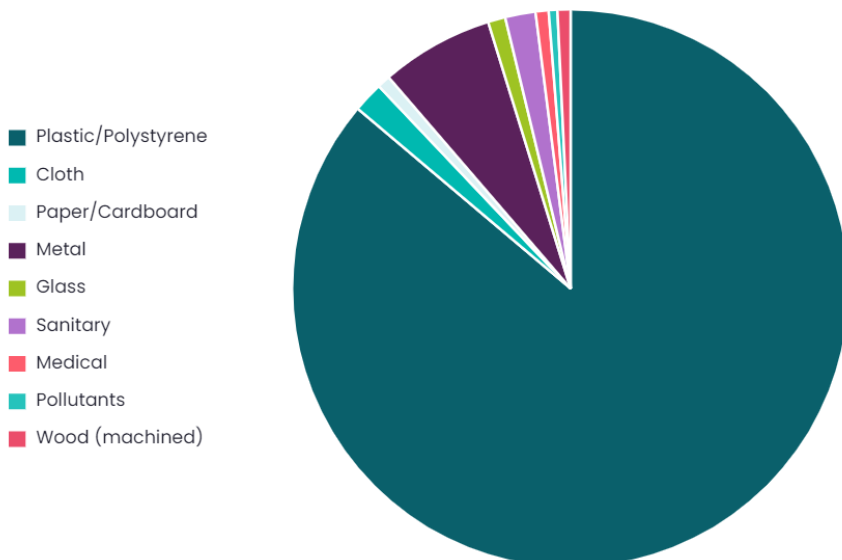

Dungeness - Lydd Ranges Survey

18th June 2022 - 9a.m.
Strandliners Events

Summary

Location Dungeness - Lydd Ranges	Survey volunteers 12	Total volunteers 12	Length of beach surveyed 100m
Width of beach surveyed 50m	Bags collected 4.00	Weight collected 51.10kg	Total items 397
Average items/100m 397.00			

Materials collected