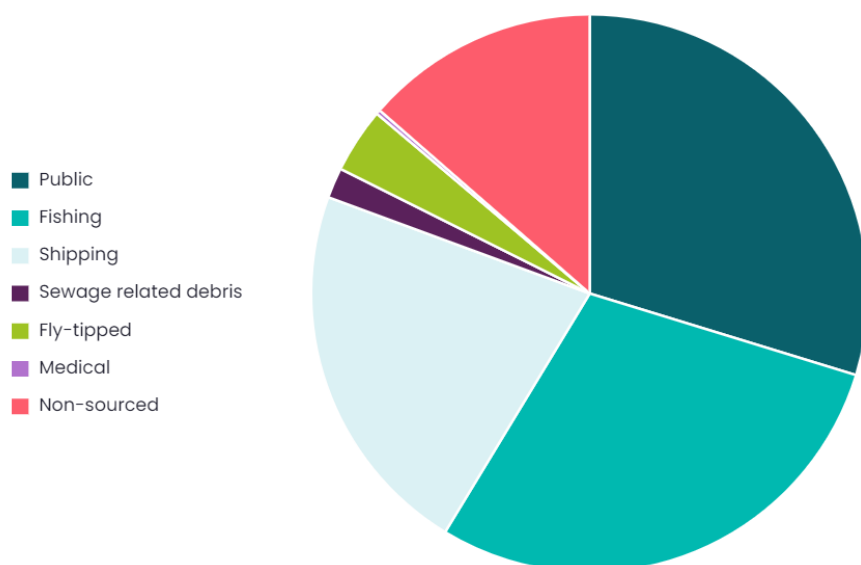

Summary of collected litter material

Material	Items found	Items per 100m	% of total
Plastic/Polystyrene	342	342.00	86.15%
Cloth	7	7.00	1.76%
Paper/Cardboard	3	3.00	0.76%
Metal	26	26.00	6.55%
Glass	4	4.00	1.01%
Sanitary	7	7.00	1.76%
Medical	3	3.00	0.76%
Pollutants	2	2.00	0.50%
Wood (machined)	3	3.00	0.76%

Sources

Summary of collected litter sources

Source	Items found	Items per 100m	% of total
Public	118	118.00	29.72%
Fishing	115	115.00	28.97%
Shipping	87	87.00	21.91%
Sewage related debris	7	7.00	1.76%
Fly-tipped	15	15.00	3.78%