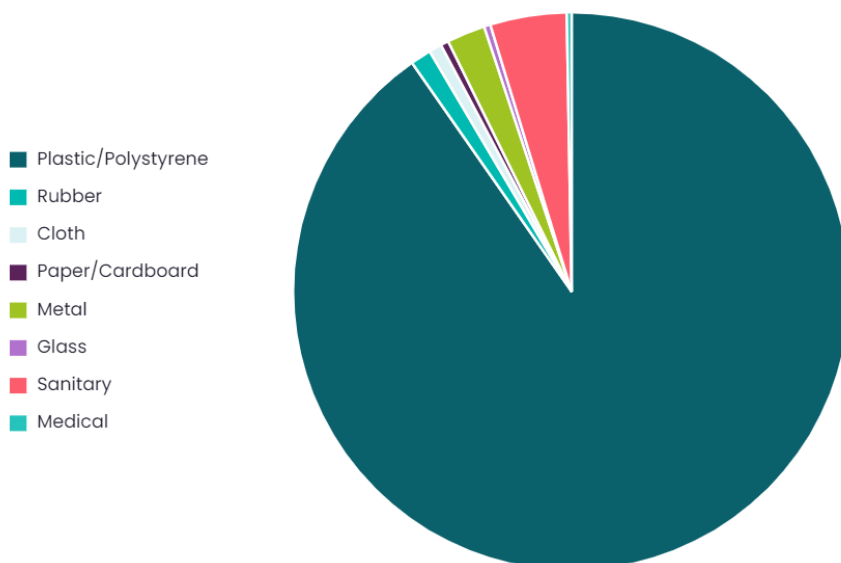

Dungeness - Lydd Ranges Survey

21st January 2023 - 12p.m.
Strandliners Events

Summary

Location Dungeness - Lydd Ranges	Survey volunteers 9	Total volunteers 9	Length of beach surveyed 100m
Width of beach surveyed 75m	Bags collected 9.00	Weight collected 28.00kg	Total items 1081
Average items/100m 1081.00			

Materials collected