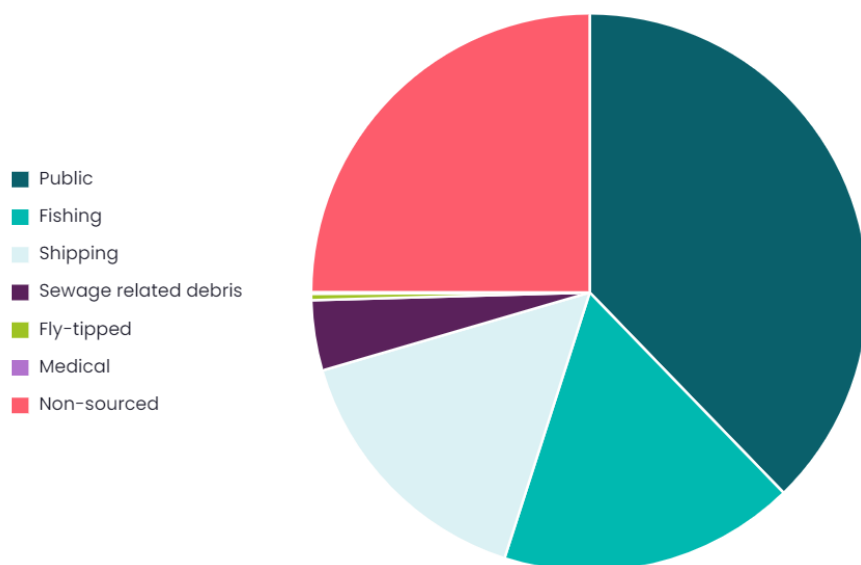

Summary of collected litter material

Material	Items found	Items per 100m	% of total
Plastic/Polystyrene	976	976.00	90.29%
Rubber	13	13.00	1.20%
Cloth	8	8.00	0.74%
Paper/Cardboard	5	5.00	0.46%
Metal	24	24.00	2.22%
Glass	4	4.00	0.37%
Sanitary	48	48.00	4.44%
Medical	3	3.00	0.28%

Sources

Summary of collected litter sources

Source	Items found	Items per 100m	% of total
Public	408	408.00	37.74%
Fishing	186	186.00	17.21%
Shipping	168	168.00	15.54%
Sewage related debris	44	44.00	4.07%
Fly-tipped	4	4.00	0.37%
Medical	1	1.00	0.09%