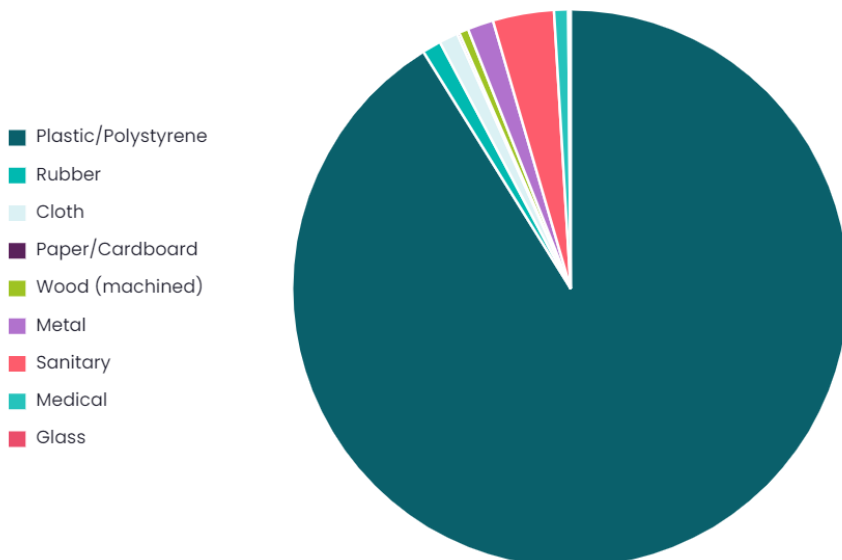

Dungeness, Lydd Ranges Survey

2nd April 2022 - 9a.m.
Strandliners Events

Summary

Location Dungeness - Lydd Ranges	Survey volunteers 9	Total volunteers 9	Length of beach surveyed 100m
Width of beach surveyed 50m	Bags collected 5.00	Weight collected 26.81kg	Total items 733
Average items/100m 733.00			

Materials collected

Summary of collected litter material

Material	Items found	Items per 100m	% of total
Plastic/Polystyrene	668	668.00	91.13%
Rubber	8	8.00	1.09%
Cloth	8	8.00	1.09%
Paper/Cardboard	1	1.00	0.14%
Wood (machined)	4	4.00	0.55%
Metal	11	11.00	1.50%
Sanitary	26	26.00	3.55%
Medical	6	6.00	0.82%
Glass	1	1.00	0.14%

Sources

Summary of collected litter sources

Source	Items found	Items per 100m	% of total
Public	374	374.00	51.02%
Fishing	160	160.00	21.83%
Shipping	17	17.00	2.32%
Sewage related debris	26	26.00	3.55%
Fly-tipped	1	1.00	0.14%