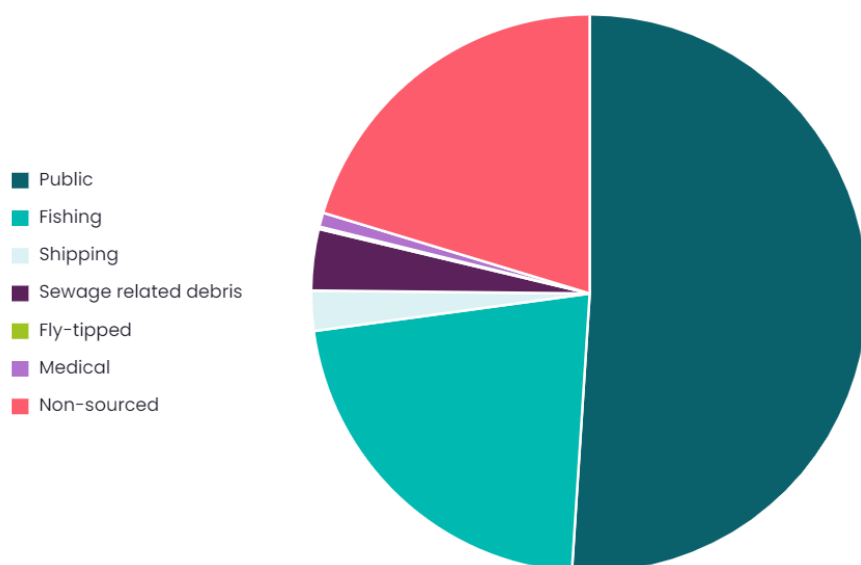

Summary of collected litter material

Material	Items found	Items per 100m	% of total
Plastic/Polystyrene	668	668.00	91.13%
Rubber	8	8.00	1.09%
Cloth	8	8.00	1.09%
Paper/Cardboard	1	1.00	0.14%
Wood (machined)	4	4.00	0.55%
Metal	11	11.00	1.50%
Sanitary	26	26.00	3.55%
Medical	6	6.00	0.82%
Glass	1	1.00	0.14%

Sources

Summary of collected litter sources

Source	Items found	Items per 100m	% of total
Public	374	374.00	51.02%
Fishing	160	160.00	21.83%
Shipping	17	17.00	2.32%
Sewage related debris	26	26.00	3.55%
Fly-tipped	1	1.00	0.14%