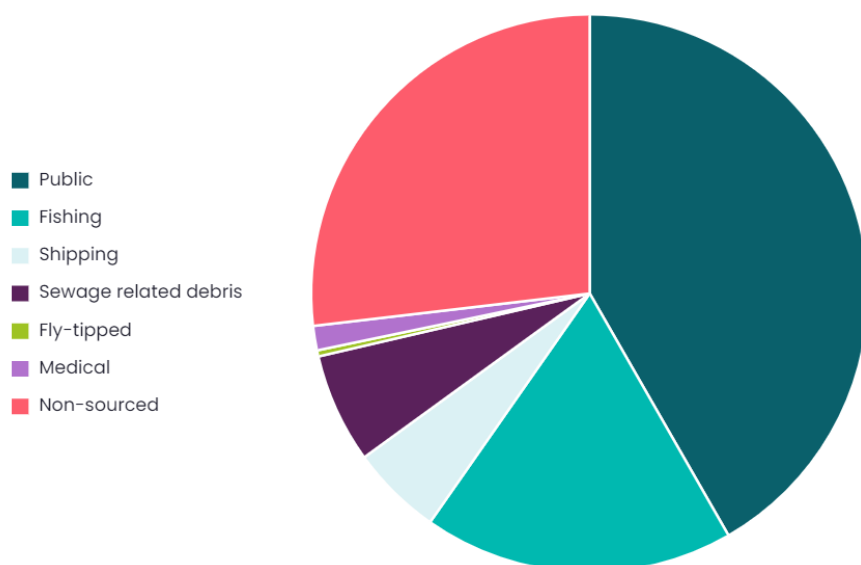

Summary of collected litter material

Material	Items found	Items per 100m	% of total
Plastic/Polystyrene	233	233.00	82.33%
Cloth	5	5.00	1.77%
Metal	10	10.00	3.53%
Sanitary	19	19.00	6.71%
Medical	4	4.00	1.41%
Rubber	1	1.00	0.35%
Paper/Cardboard	5	5.00	1.77%
Wood (machined)	5	5.00	1.77%
Pottery/Ceramics	1	1.00	0.35%

Sources

Summary of collected litter sources

Source	Items found	Items per 100m	% of total
Public	118	118.00	41.70%
Fishing	51	51.00	18.02%
Shipping	15	15.00	5.30%
Sewage related debris	18	18.00	6.36%
Fly-tipped	1	1.00	0.35%