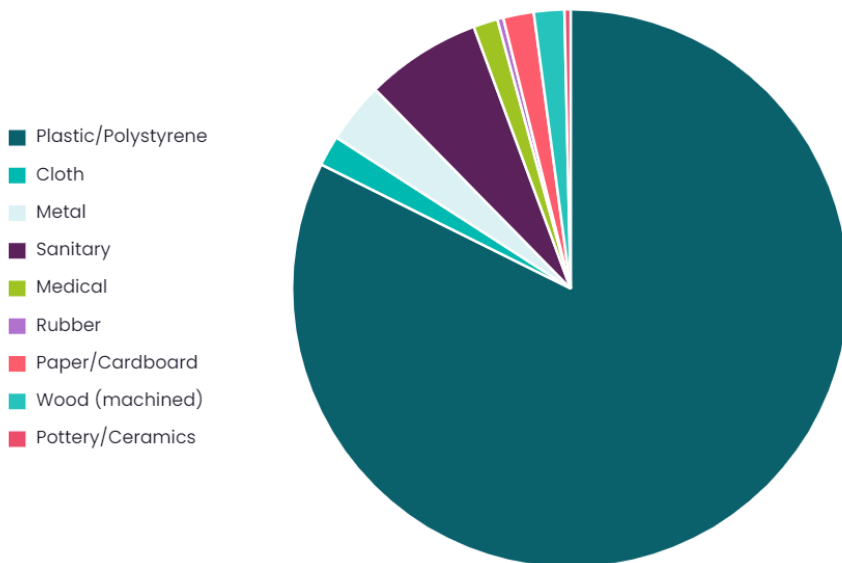

Bexhill, Galley Hill Survey

26th February 2022 - 10a.m.
Strandliners Events

Summary

Location Bexhill Galley Hill	Survey volunteers 16	Total volunteers 16	Length of beach surveyed 100m
Width of beach surveyed 25m	Bags collected 3.00	Weight collected 35.20kg	Total items 283
Average items/100m 283.00			

Materials collected

Summary of collected litter material

Material	Items found	Items per 100m	% of total
Plastic/Polystyrene	233	233.00	82.33%
Cloth	5	5.00	1.77%
Metal	10	10.00	3.53%
Sanitary	19	19.00	6.71%
Medical	4	4.00	1.41%
Rubber	1	1.00	0.35%
Paper/Cardboard	5	5.00	1.77%
Wood (machined)	5	5.00	1.77%
Pottery/Ceramics	1	1.00	0.35%

Sources

Summary of collected litter sources

Source	Items found	Items per 100m	% of total
Public	118	118.00	41.70%
Fishing	51	51.00	18.02%
Shipping	15	15.00	5.30%
Sewage related debris	18	18.00	6.36%
Fly-tipped	1	1.00	0.35%