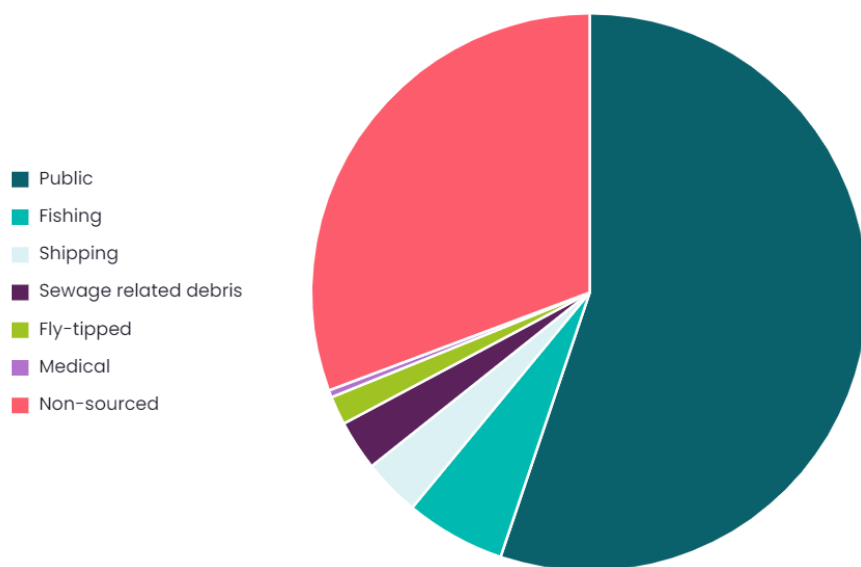

Summary of collected litter material

Material	Items found	Items per 100m	% of total
Plastic/Polystyrene	151	151.00	62.66%
Rubber	3	3.00	1.24%
Cloth	3	3.00	1.24%
Paper/Cardboard	33	33.00	13.69%
Wood (machined)	8	8.00	3.32%
Metal	20	20.00	8.30%
Sanitary	7	7.00	2.90%
Medical	16	16.00	6.64%

Sources

Summary of collected litter sources

Source	Items found	Items per 100m	% of total
Public	133	133.00	55.19%
Fishing	14	14.00	5.81%
Shipping	8	8.00	3.32%
Sewage related debris	7	7.00	2.90%
Fly-tipped	4	4.00	1.66%
Medical	1	1.00	0.41%