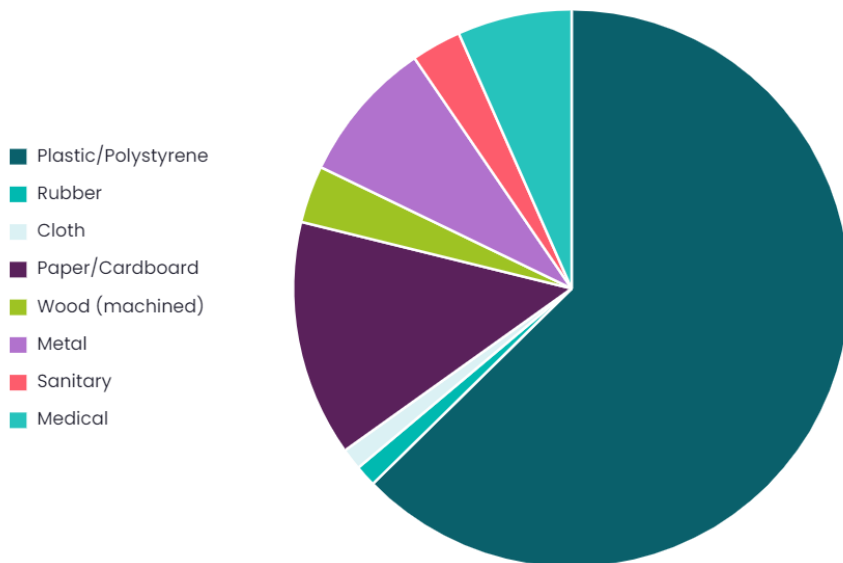

Bexhill, De La Warr Pavilion Survey

26th March 2022 - 2p.m.
Strandliners Events

Summary

| | | | |
|---------------------------------------|--------------------------------|-----------------------------------|---|
| Location Bexhill | Survey volunteers 25 | Total volunteers 25 | Length of beach surveyed 100m |
| Width of beach surveyed 25m | Bags collected 1.00 | Weight collected 3.10kg | Total items 241 |
| Average items/100m 241.00 | | | |

Materials collected

Summary of collected litter material

| Material | Items found | Items per 100m | % of total |
|---------------------|-------------|----------------|------------|
| Plastic/Polystyrene | 151 | 151.00 | 62.66% |
| Rubber | 3 | 3.00 | 1.24% |
| Cloth | 3 | 3.00 | 1.24% |
| Paper/Cardboard | 33 | 33.00 | 13.69% |
| Wood (machined) | 8 | 8.00 | 3.32% |
| Metal | 20 | 20.00 | 8.30% |
| Sanitary | 7 | 7.00 | 2.90% |
| Medical | 16 | 16.00 | 6.64% |

Sources

Summary of collected litter sources

| Source | Items found | Items per 100m | % of total |
|-----------------------|-------------|----------------|------------|
| Public | 133 | 133.00 | 55.19% |
| Fishing | 14 | 14.00 | 5.81% |
| Shipping | 8 | 8.00 | 3.32% |
| Sewage related debris | 7 | 7.00 | 2.90% |
| Fly-tipped | 4 | 4.00 | 1.66% |
| Medical | 1 | 1.00 | 0.41% |