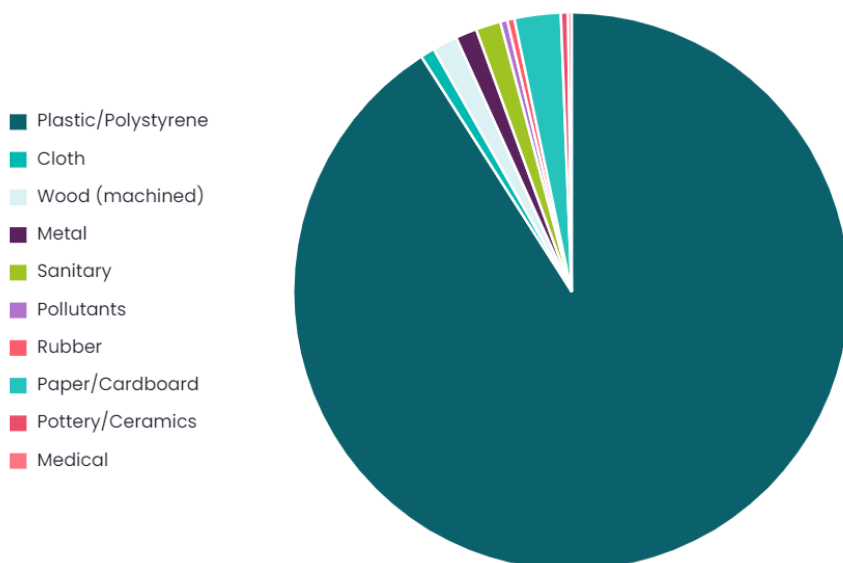

Beaulieu Beach, Bexhill Survey

12th December 2021 - 10a.m.
Strandliners Events

Summary

Location Beaulieu Beach	Survey volunteers 22	Total volunteers 22	Length of beach surveyed 100m
Width of beach surveyed 24m	Bags collected 2.00	Weight collected 3.80kg	Total items 485
Average items/100m 485.00			

Materials collected

Summary of collected litter material

Material	Items found	Items per 100m	% of total
Plastic/Polystyrene	441	441.00	90.93%
Cloth	4	4.00	0.82%
Wood (machined)	7	7.00	1.44%
Metal	6	6.00	1.24%
Sanitary	7	7.00	1.44%
Pollutants	2	2.00	0.41%
Rubber	2	2.00	0.41%
Paper/Cardboard	13	13.00	2.68%
Pottery/Ceramics	2	2.00	0.41%
Medical	1	1.00	0.21%

Sources

Summary of collected litter sources

Source	Items found	Items per 100m	% of total
Public	236	236.00	48.66%
Fishing	99	99.00	20.41%
Shipping	26	26.00	5.36%
Sewage related debris	7	7.00	1.44%

Source	Items found	Items per 100m	% of total
Fly-tipped	1	1.00	0.21%
Non-sourced	116	116.00	23.92%