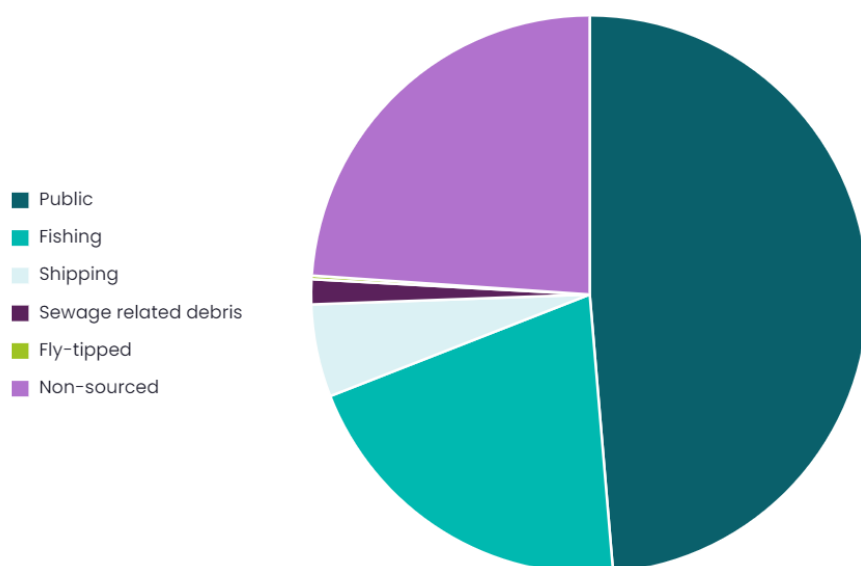

Summary of collected litter material

Material	Items found	Items per 100m	% of total
Plastic/Polystyrene	441	441.00	90.93%
Cloth	4	4.00	0.82%
Wood (machined)	7	7.00	1.44%
Metal	6	6.00	1.24%
Sanitary	7	7.00	1.44%
Pollutants	2	2.00	0.41%
Rubber	2	2.00	0.41%
Paper/Cardboard	13	13.00	2.68%
Pottery/Ceramics	2	2.00	0.41%
Medical	1	1.00	0.21%

Sources

Summary of collected litter sources

Source	Items found	Items per 100m	% of total
Public	236	236.00	48.66%
Fishing	99	99.00	20.41%
Shipping	26	26.00	5.36%
Sewage related debris	7	7.00	1.44%